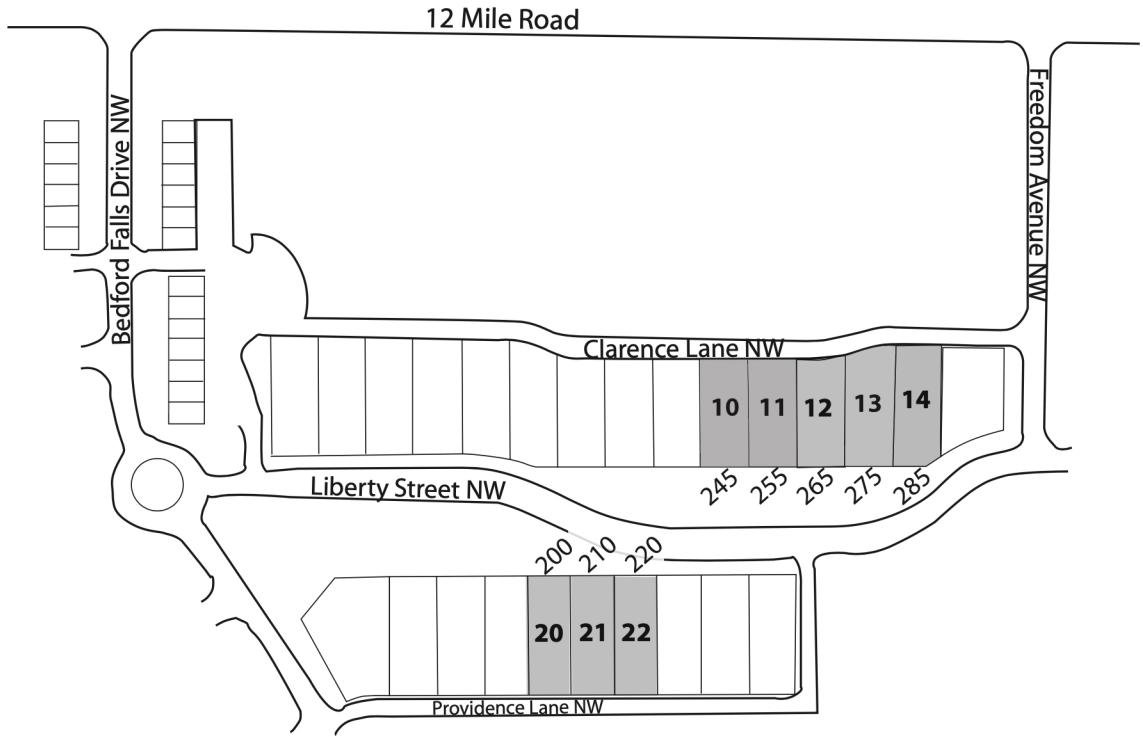

# BEDFORD FALLS

## Single-Family Homes

- ★ = Model
- = Move-in-ready
- = Under Construction
- = Sold

3330 Grand Ridge Dr NE  
Grand Rapids MI 49525

redstone-group.com  
facebook.com/redstonehomes 

In the interest of continuing improvements and to meet changing conditions, the owner reserves the right to modify maps, plans, exteriors, specifications, features, product types, and landscaping without notice or obligation.