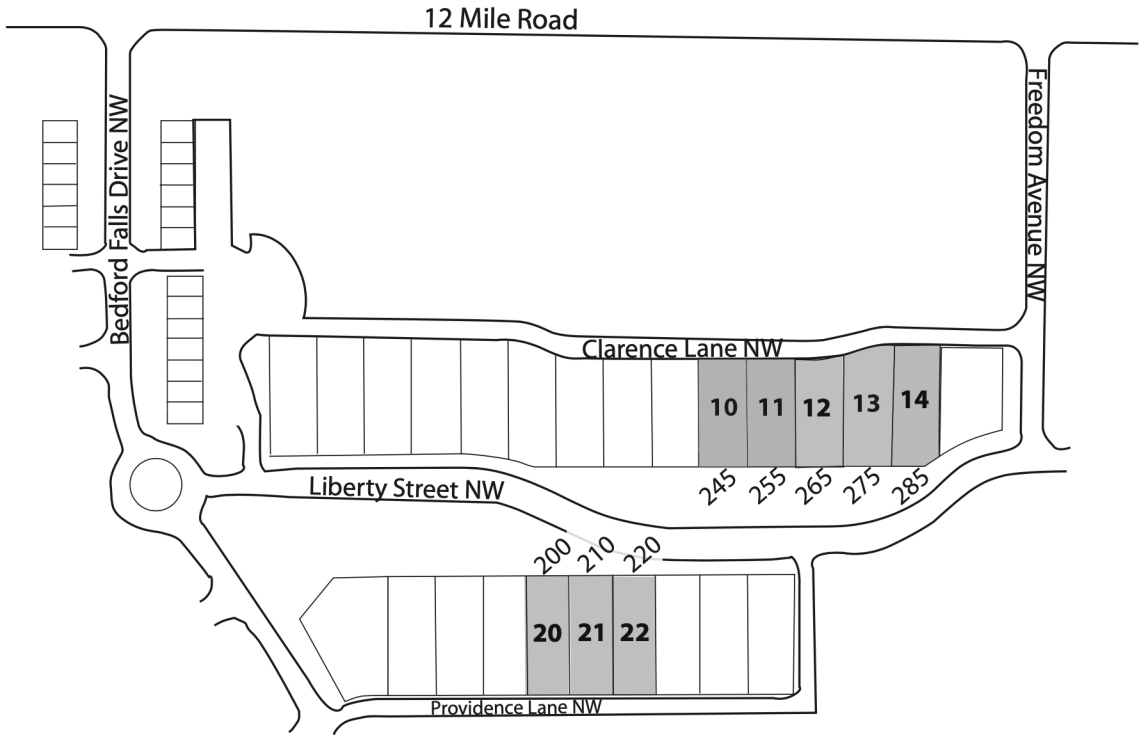

BEDFORD FALLS

Single-Family Homes

- ★ = Model
- = Move-in-ready
- = Nearly Finished
- = Sold

3330 Grand Ridge Dr NE
Grand Rapids MI 49525

redstone-group.com
facebook.com/redstonehomes 

In the interest of continuing improvements and to meet changing conditions, the owner reserves the right to modify maps, plans, exteriors, specifications, features, product types, and landscaping without notice or obligation.