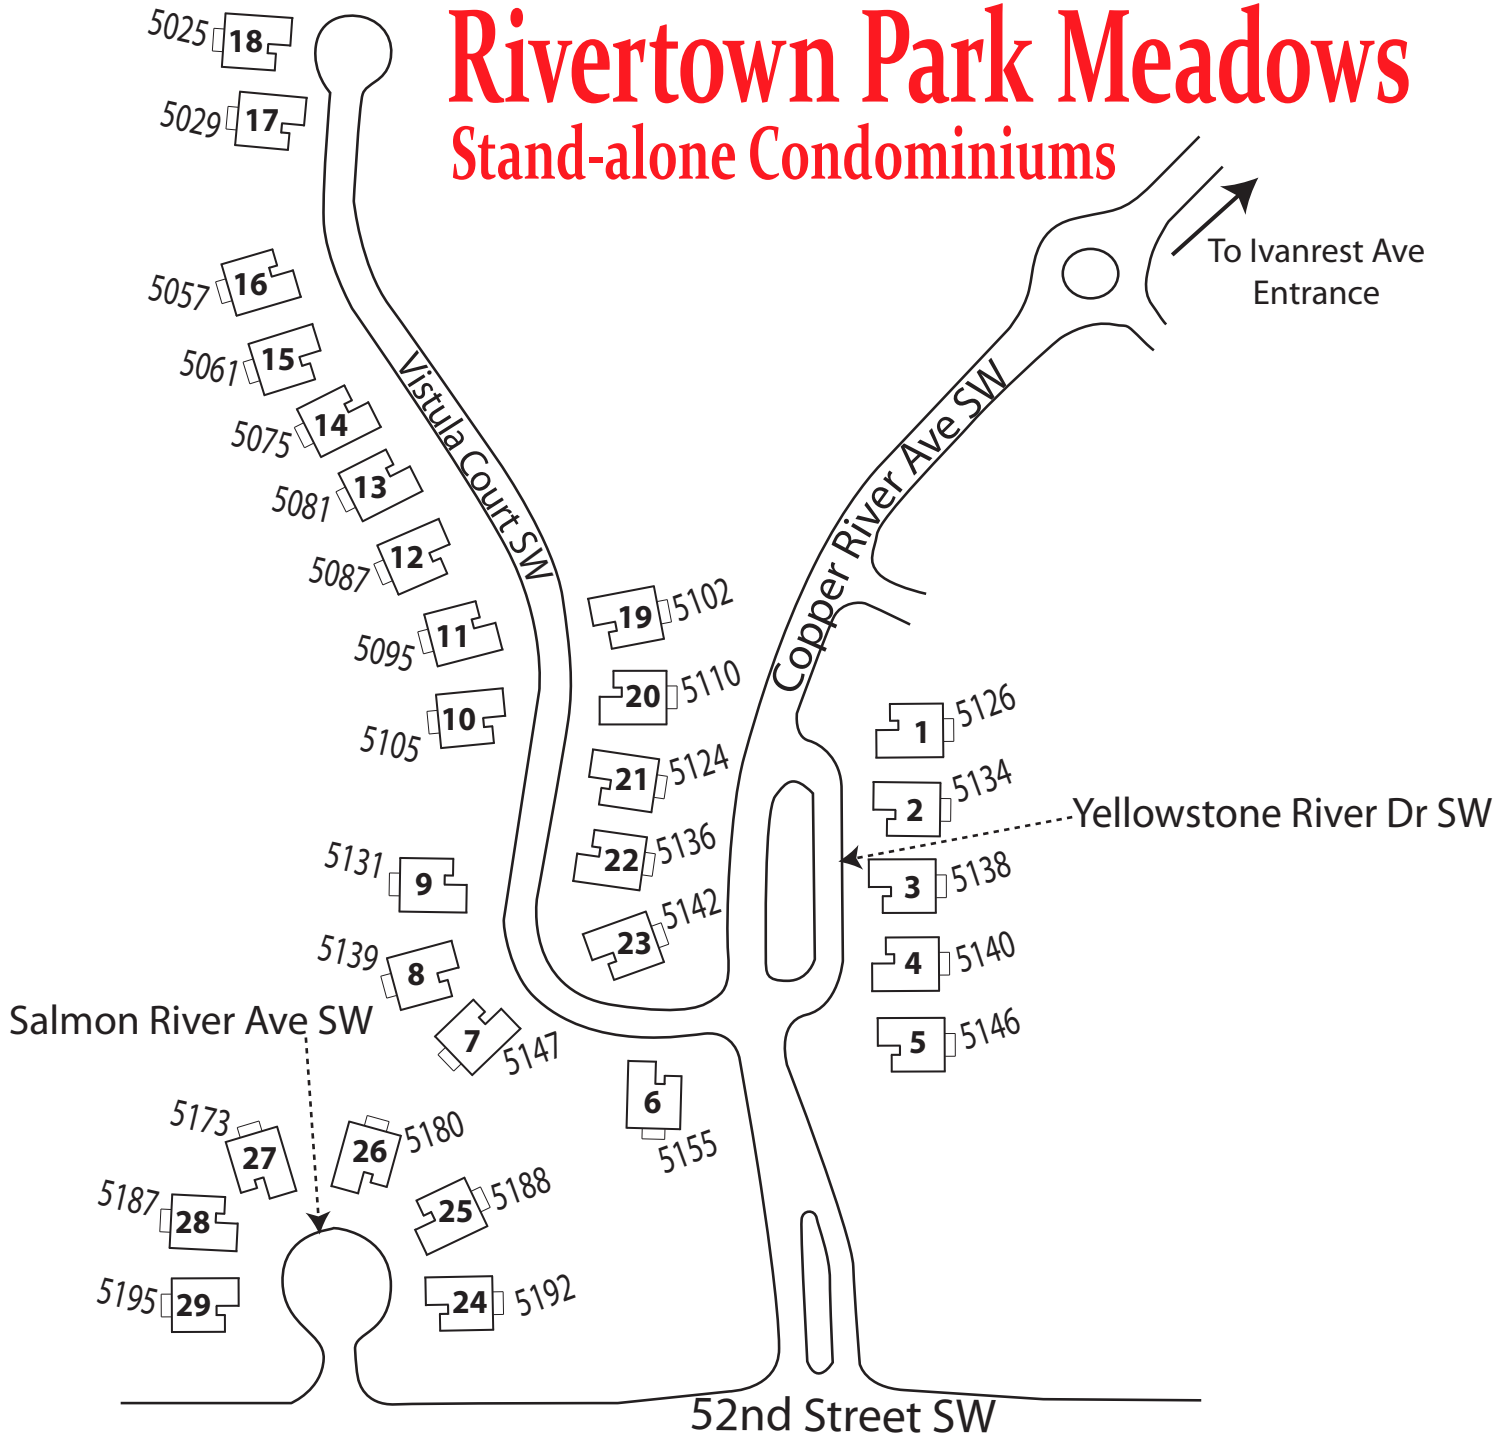

Rivertown Park Meadows

Stand-alone Condominiums

3330 Grand Ridge Dr NE
Grand Rapids, MI 49525

redstone-group.com
facebook.com/redstonehomes 

In the interest of continuing improvements and to meet changing conditions, the owner reserves the right to modify maps, plans, exteriors, specifications, features, product types, and landscaping without notice or obligation.

Map revised 10/26/16