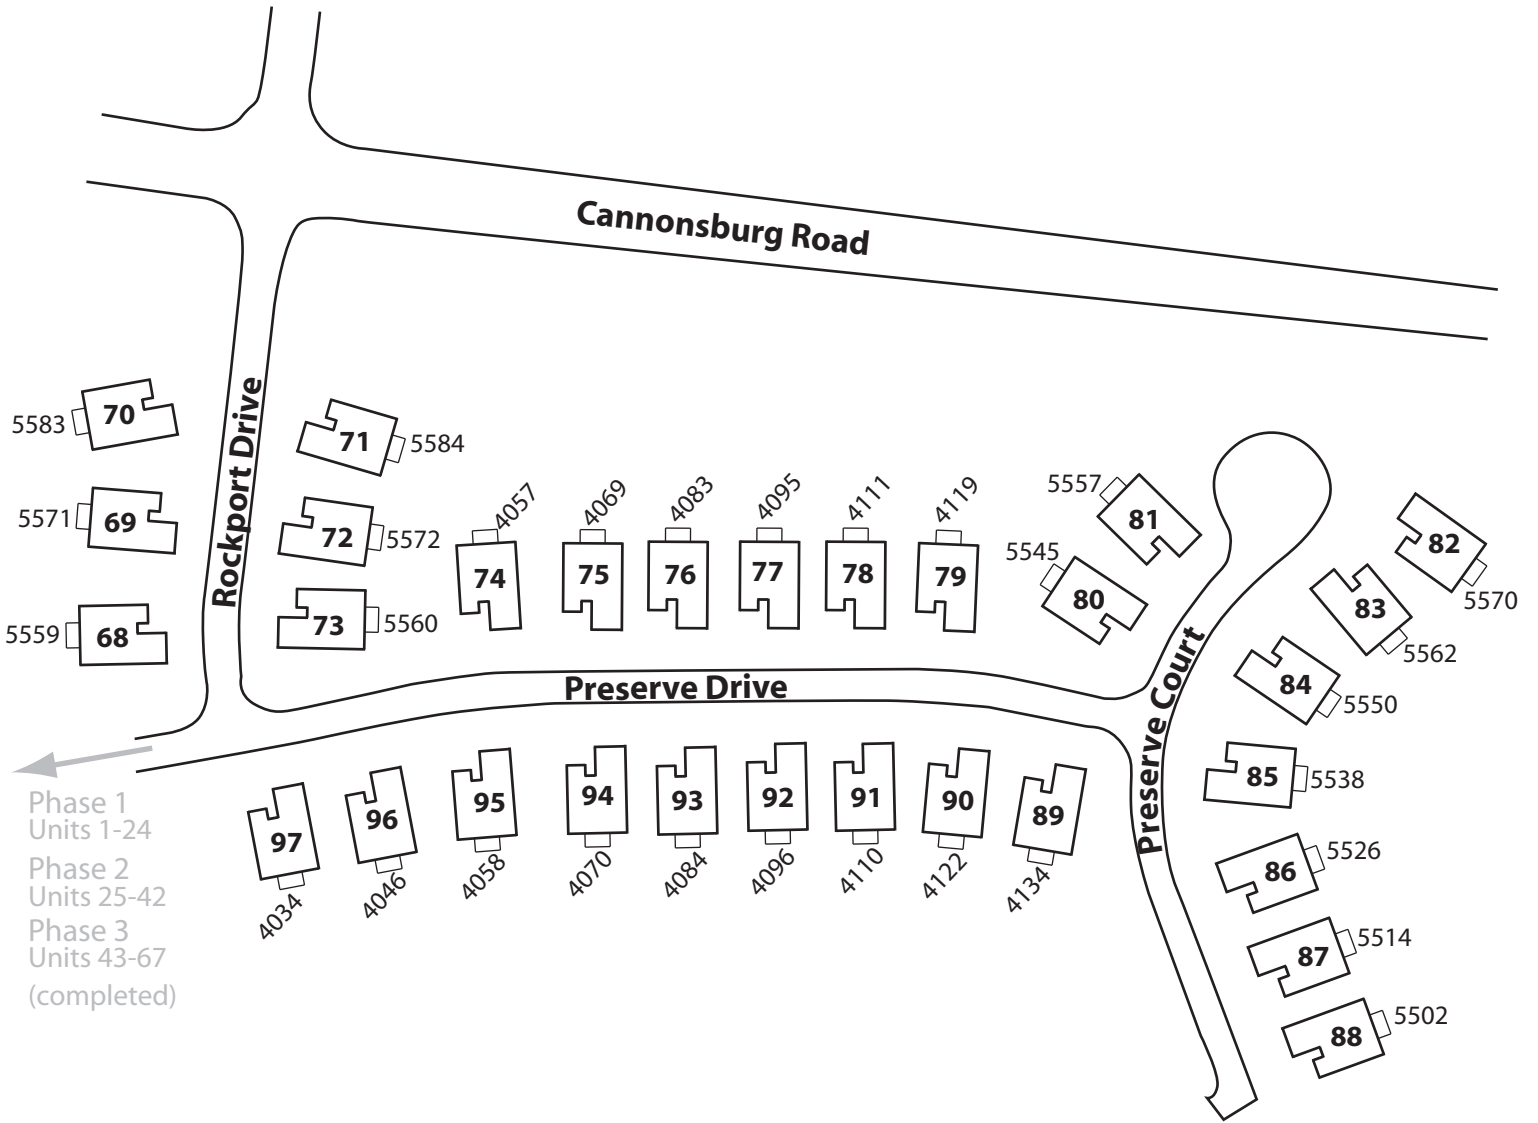

# The Preserve

AT BOULDER CREEK GOLF CLUB

3330 Grand Ridge Dr NE  
Grand Rapids MI 49525

redstone-group.com  
facebook.com/redstonehomes

In the interest of continuing improvements and to meet changing conditions, the owner reserves the right to modify maps, plans, exteriors, specifications, features, product types, and landscaping without notice or obligation.