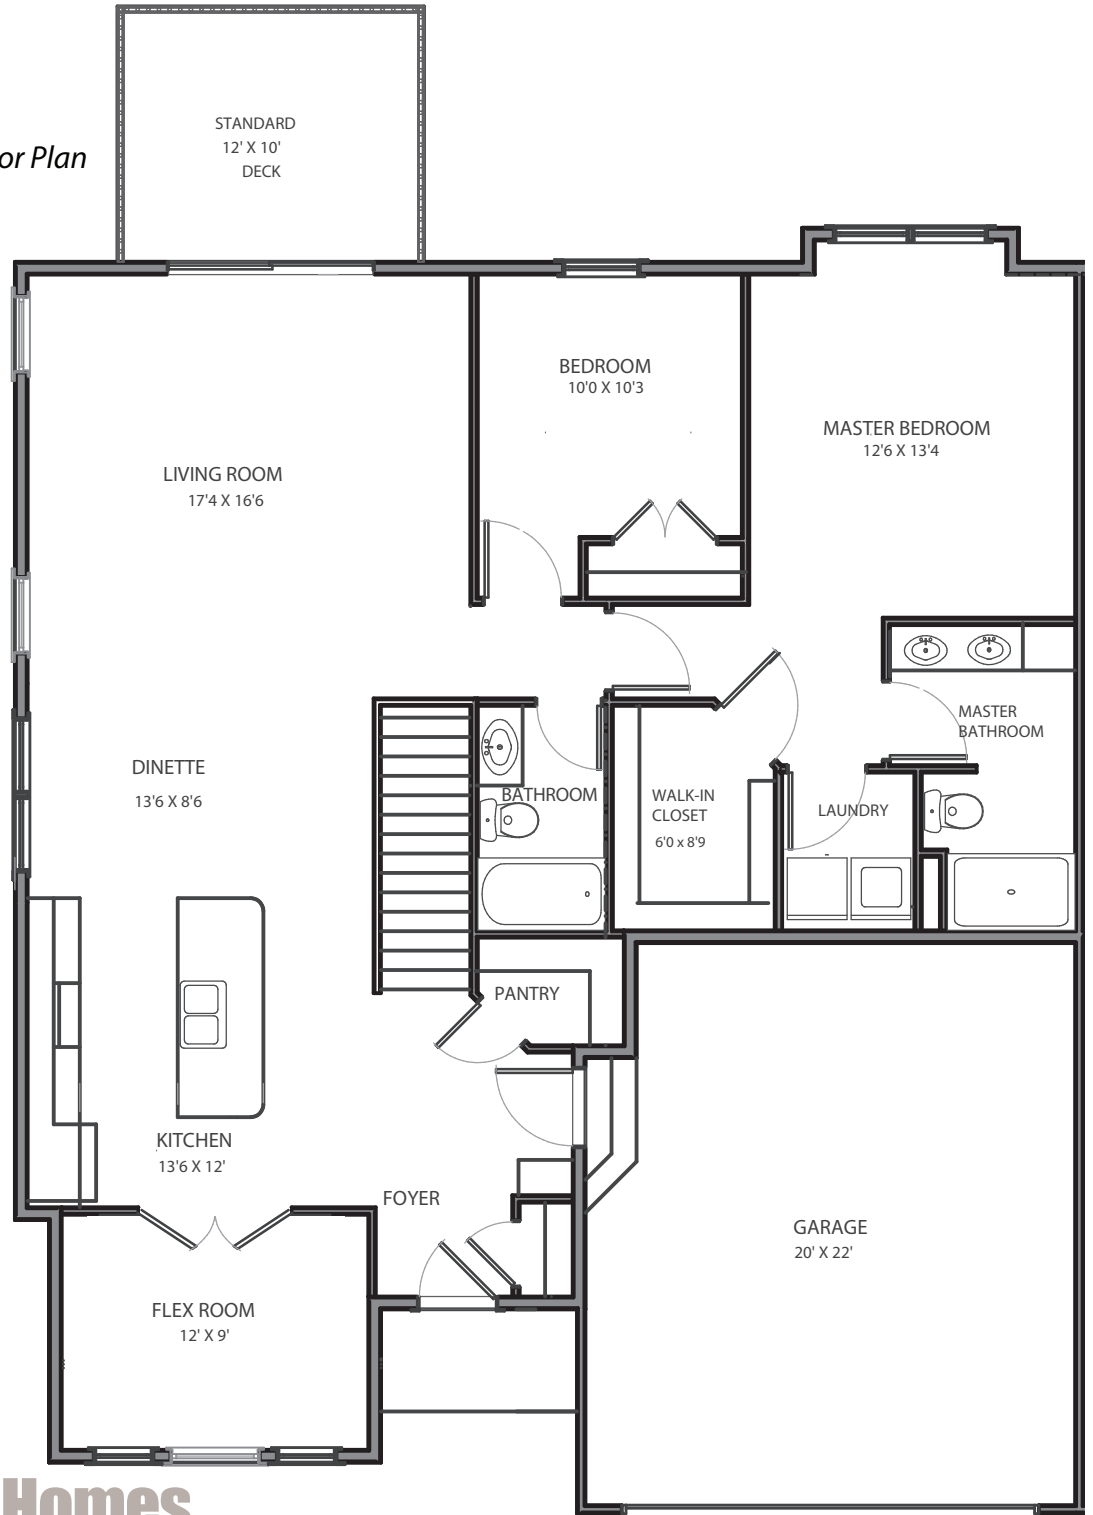

# Medallion-1500

Stand-Alone Condominium Floor Plan  
Main Level  
1,500 Square Feet

3330 Grand Ridge Dr NE  
Grand Rapids, MI 49525

[redstone-group.com](http://redstone-group.com)  
[facebook.com/redstonehomes](https://facebook.com/redstonehomes)

Renderings shown are conceptual and may vary in detail from plans and specifications. All dimensions shown are approximate. Redstone Homes reserves the right to make changes if necessary to improve our product.