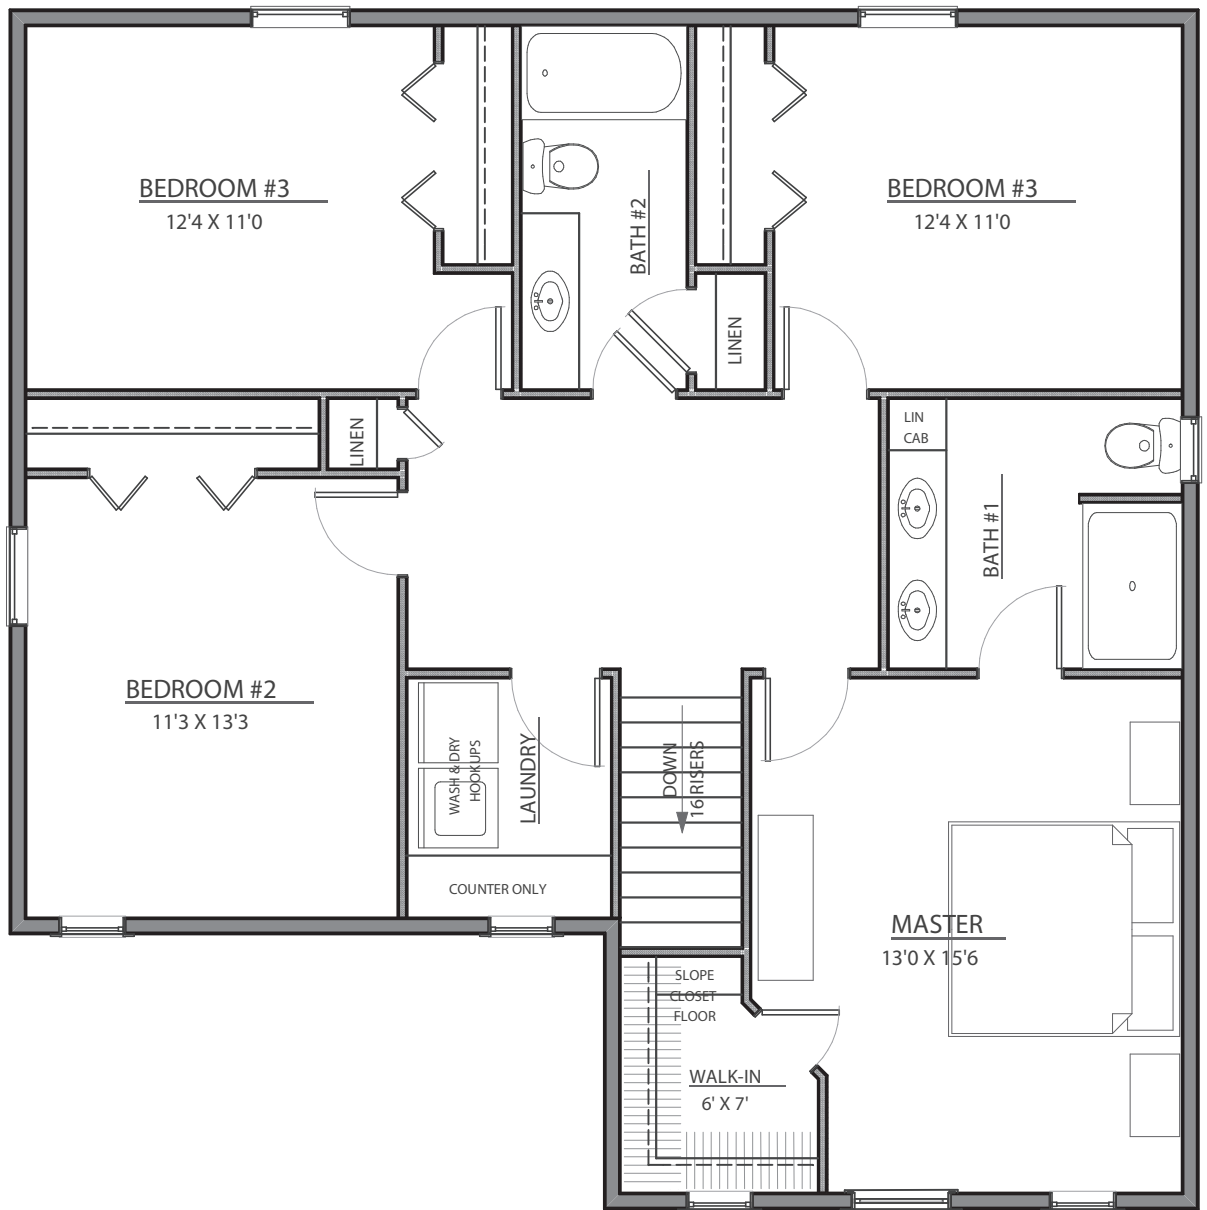

ARLINGTON PARK

Harborside

Upper Level
1,120 Square Feet

 **RedstoneHomes**
3330 Grand Ridge Dr NE
Grand Rapids, MI 49525

redstone-group.com
facebook.com/redstonehomes

Renderings shown are conceptual and may vary in detail from plans and specifications. All dimensions shown are approximate. Redstone Homes reserves the right to make changes if necessary to improve our product.