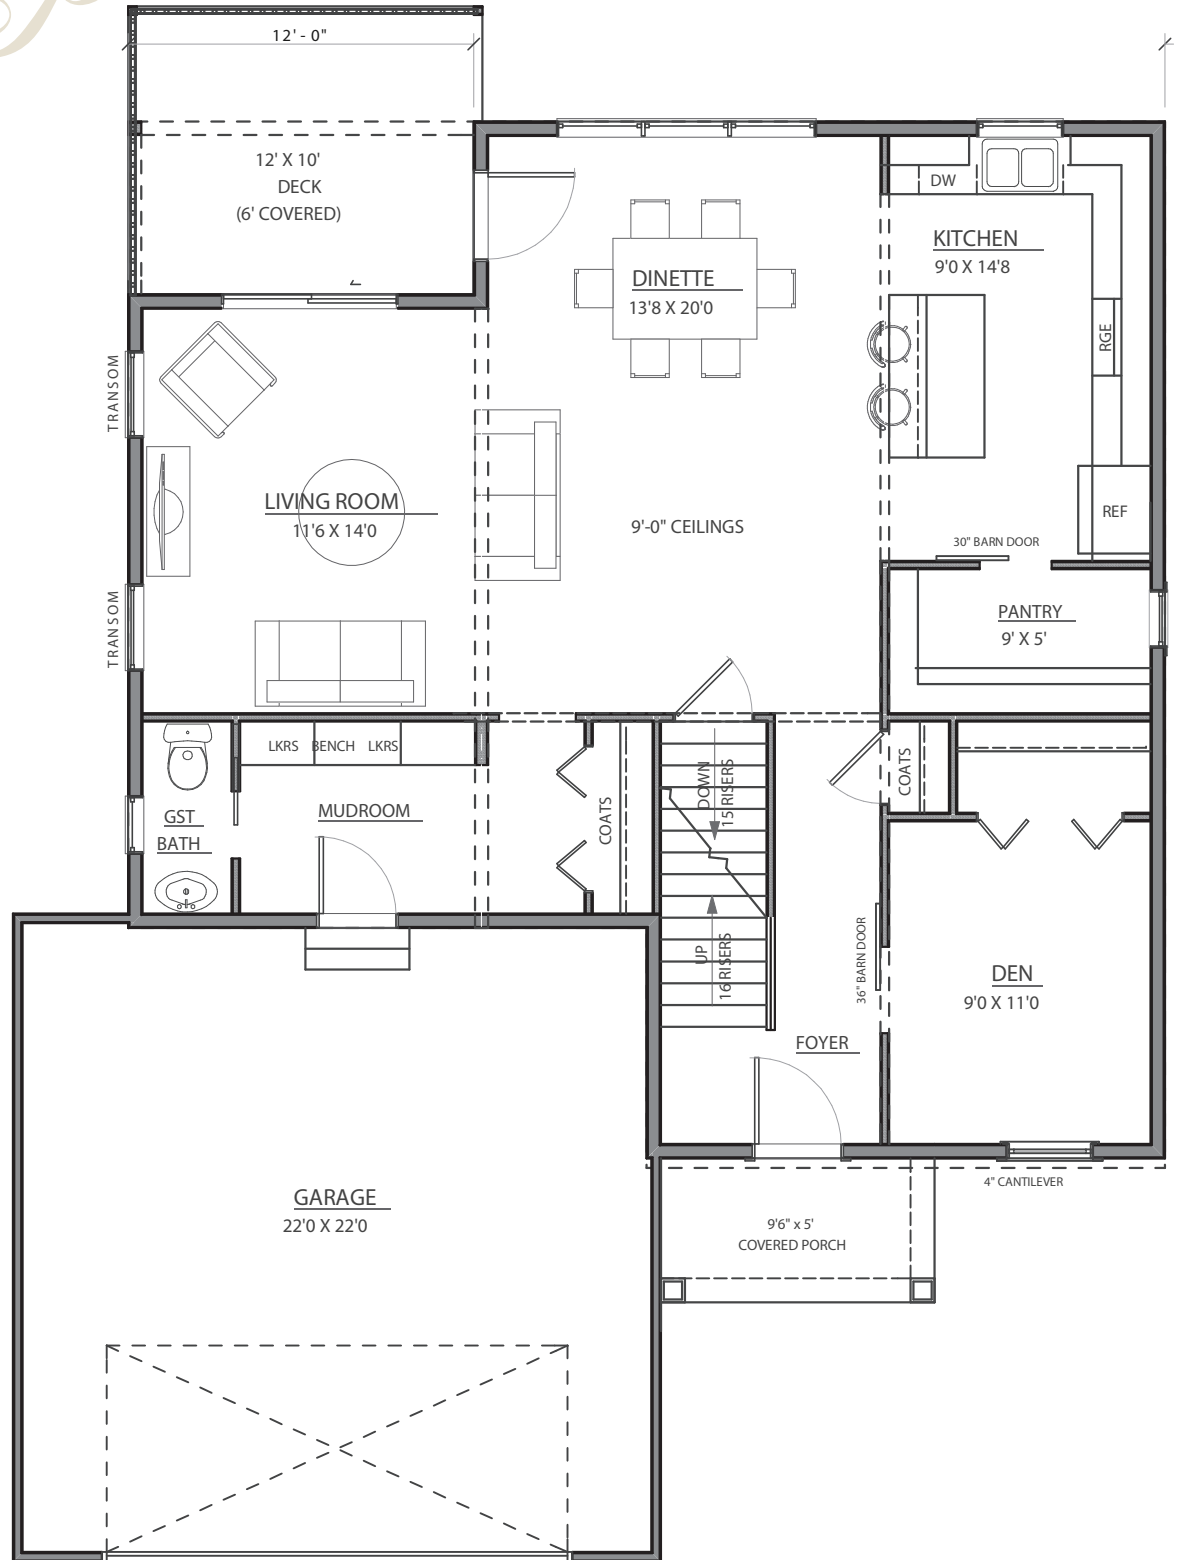

ARLINGTON PARK

Harborside

Main Level – Plan “B”
1,080 Square Feet

 **RedstoneHomes**
3330 Grand Ridge Dr NE
Grand Rapids, MI 49525

redstone-group.com
facebook.com/redstonehomes

Renderings shown are conceptual and may vary in detail from plans and specifications. All dimensions shown are approximate. Redstone Homes reserves the right to make changes if necessary to improve our product.