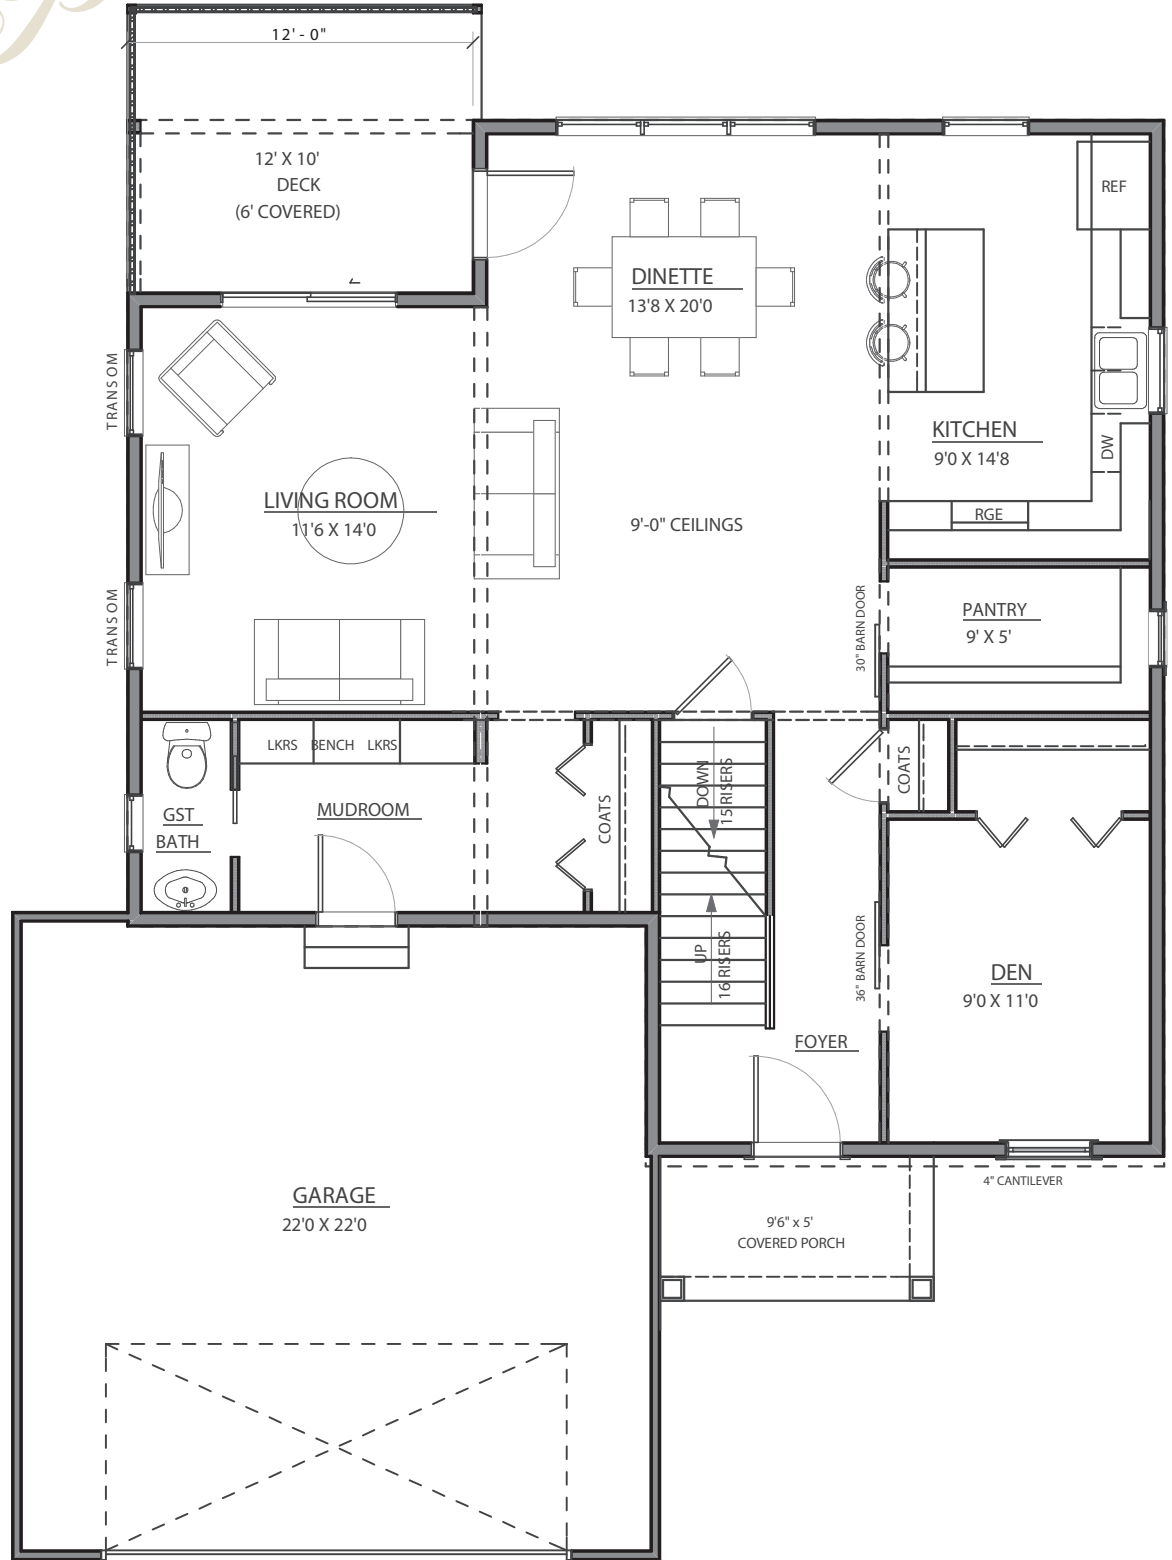

ARLINGTON PARK

Harborside

Main Level – Plan “A”
1,080 Square Feet

 **RedstoneHomes**
3330 Grand Ridge Dr NE
Grand Rapids, MI 49525

redstone-group.com
facebook.com/redstonehomes

Renderings shown are conceptual and may vary in detail from plans and specifications. All dimensions shown are approximate. Redstone Homes reserves the right to make changes if necessary to improve our product.