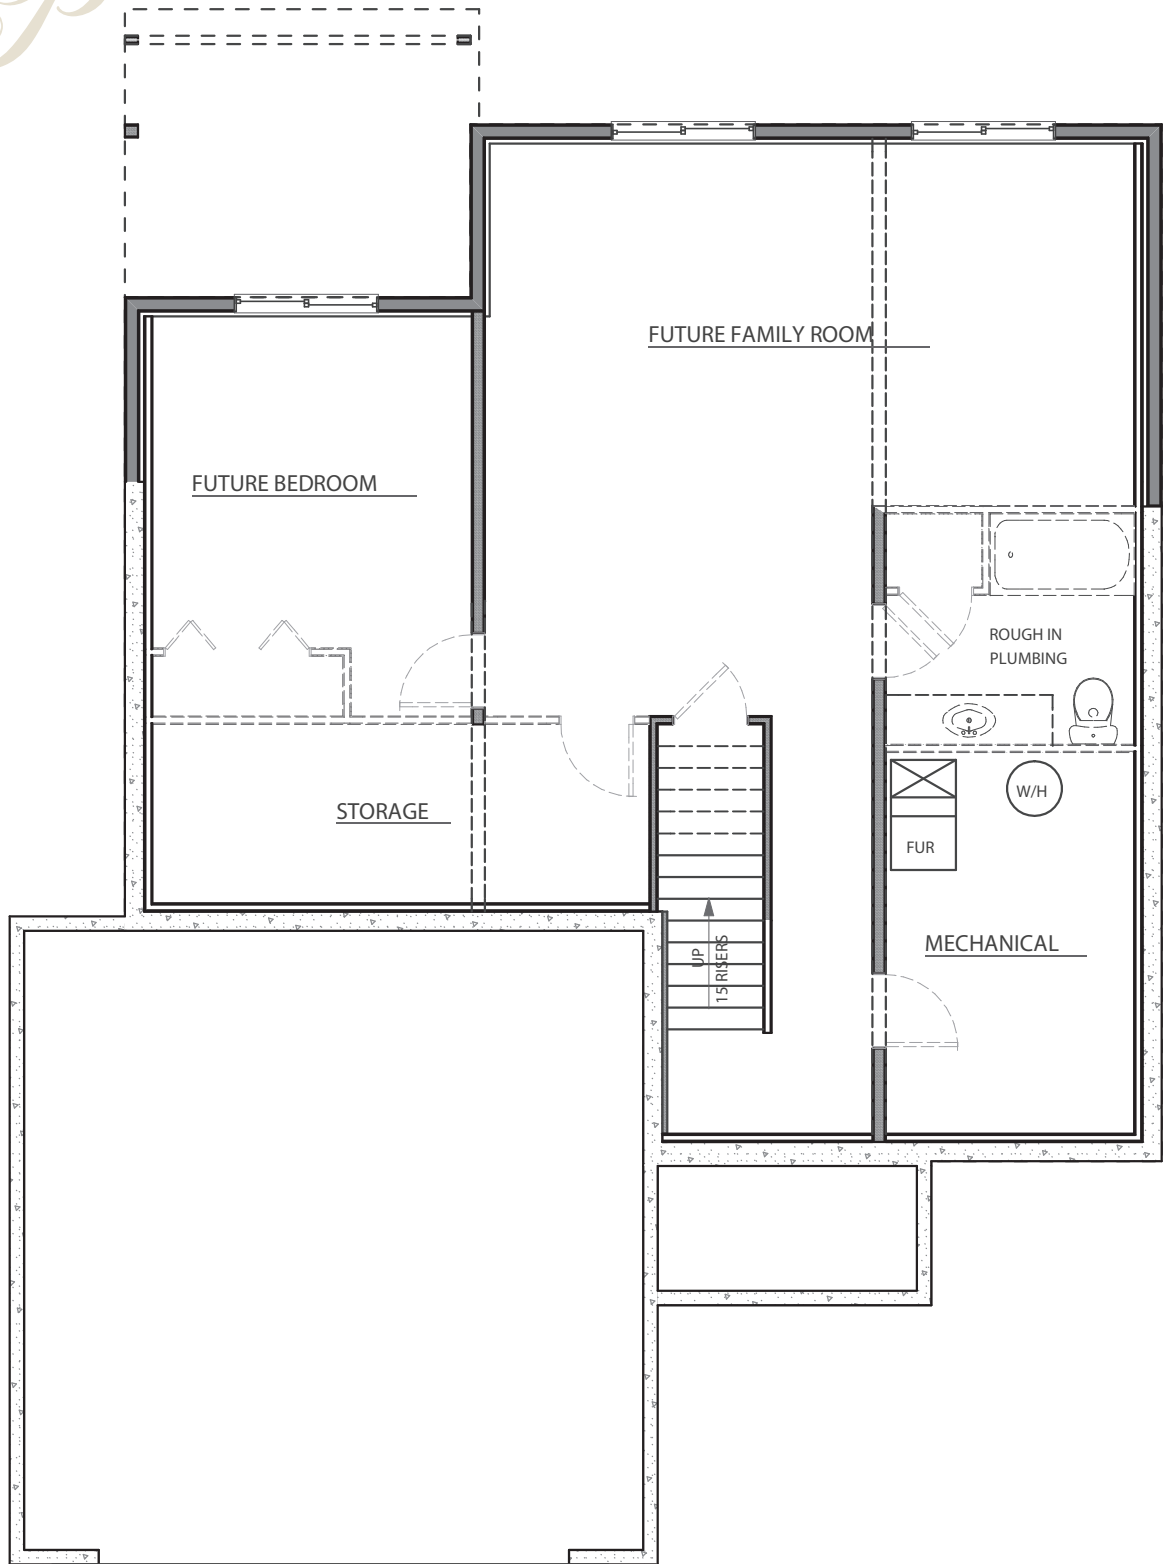

# ARLINGTON PARK

## Harborside

Lower Level

 **RedstoneHomes**  
3330 Grand Ridge Dr NE  
Grand Rapids, MI 49525

redstone-group.com  
facebook.com/redstonehomes  

Renderings shown are conceptual and may vary in detail from plans and specifications. All dimensions shown are approximate. Redstone Homes reserves the right to make changes if necessary to improve our product.