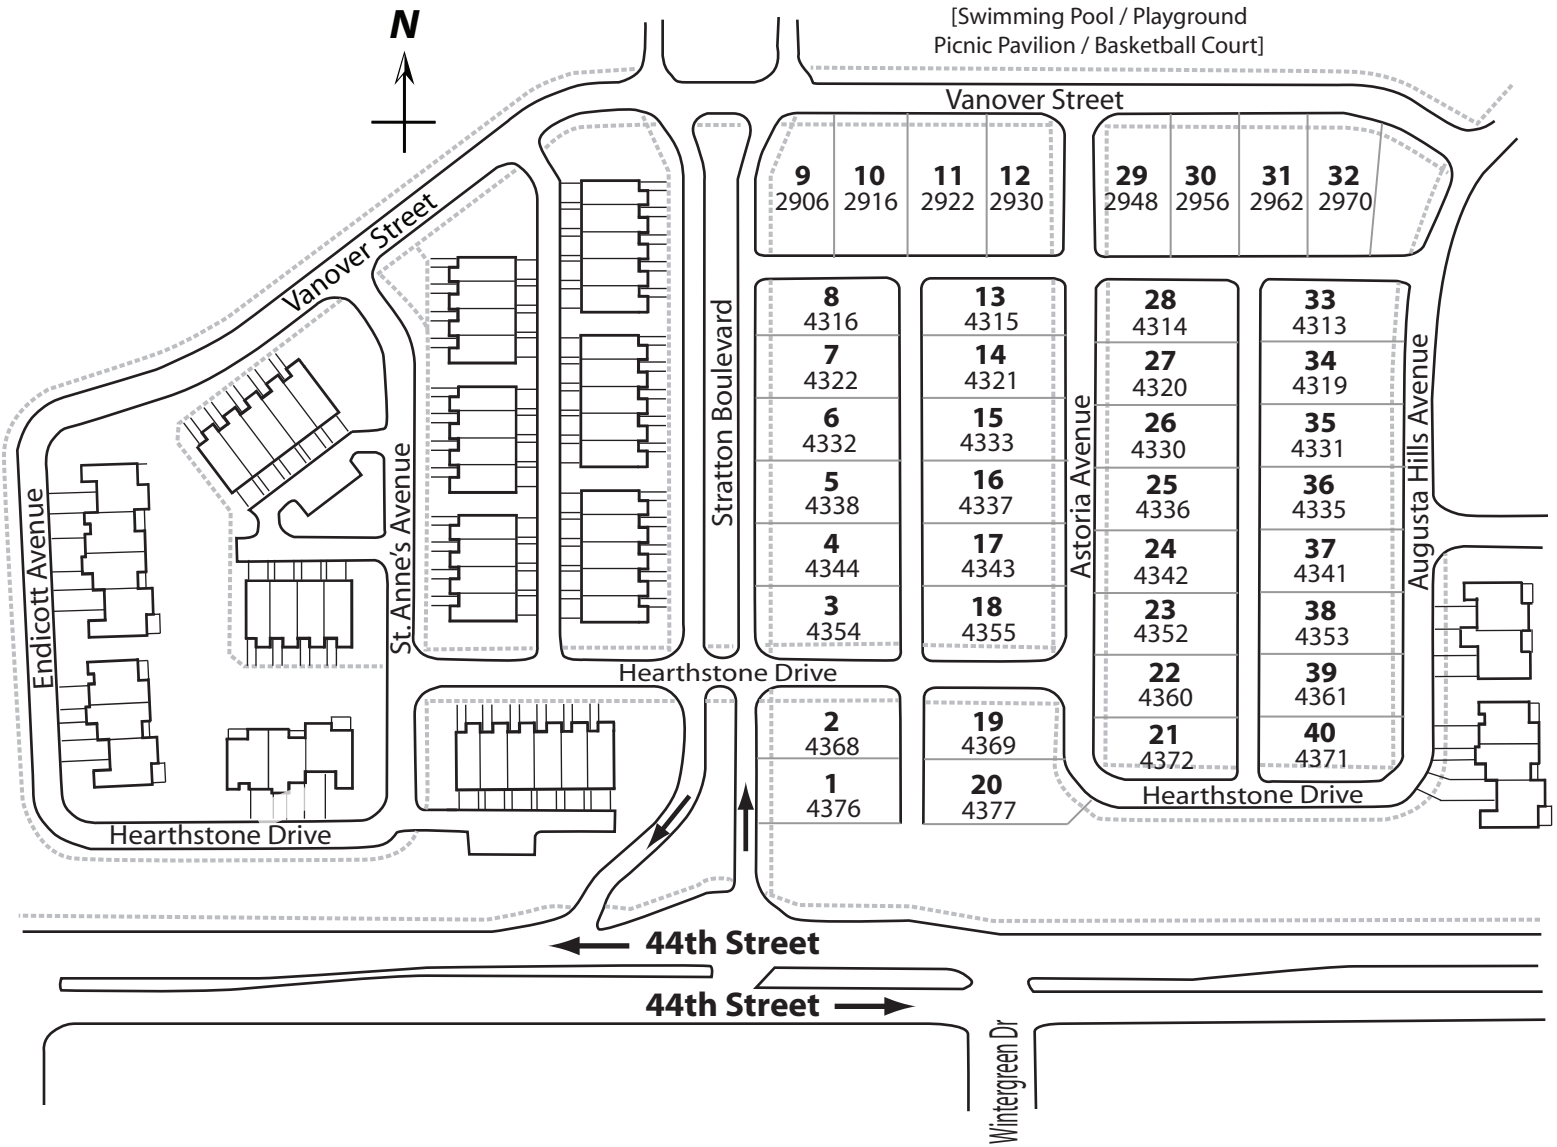

COBBLESTONE AT THE RAVINES

SINGLE-FAMILY HOME SITES

3330 Grand Ridge Dr NE
Grand Rapids MI 49525

redstone-group.com
facebook.com/redstonehomes

In the interest of continuing improvements and to meet changing conditions, the owner reserves the right to modify maps, plans, exteriors, specifications, features, product types, and landscaping without notice or obligation.