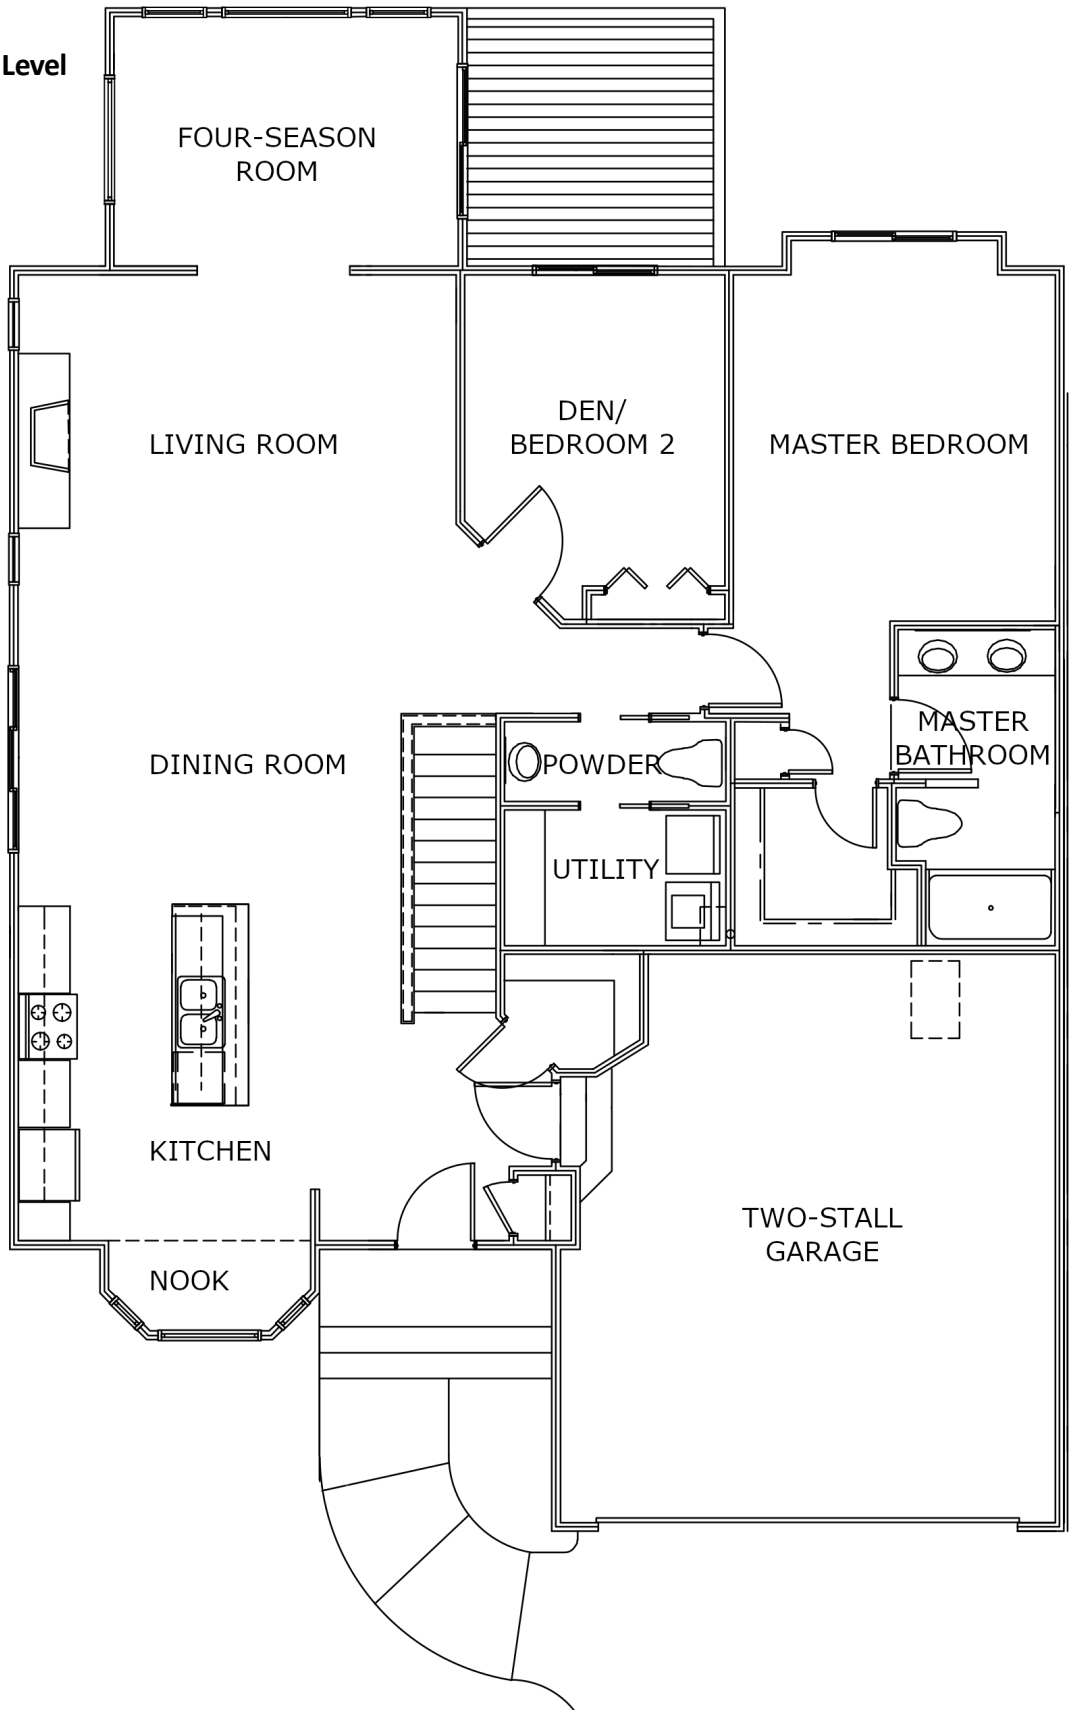

Brookstone

Ranch Condominium Main Level

Square Feet: 1,522

Renderings shown are conceptual and may vary in detail from plans and specifications. All dimensions shown are approximate. Redstone Homes reserves the right to make changes if necessary to improve our product. ©2019 Redstone Homes. All rights reserved.