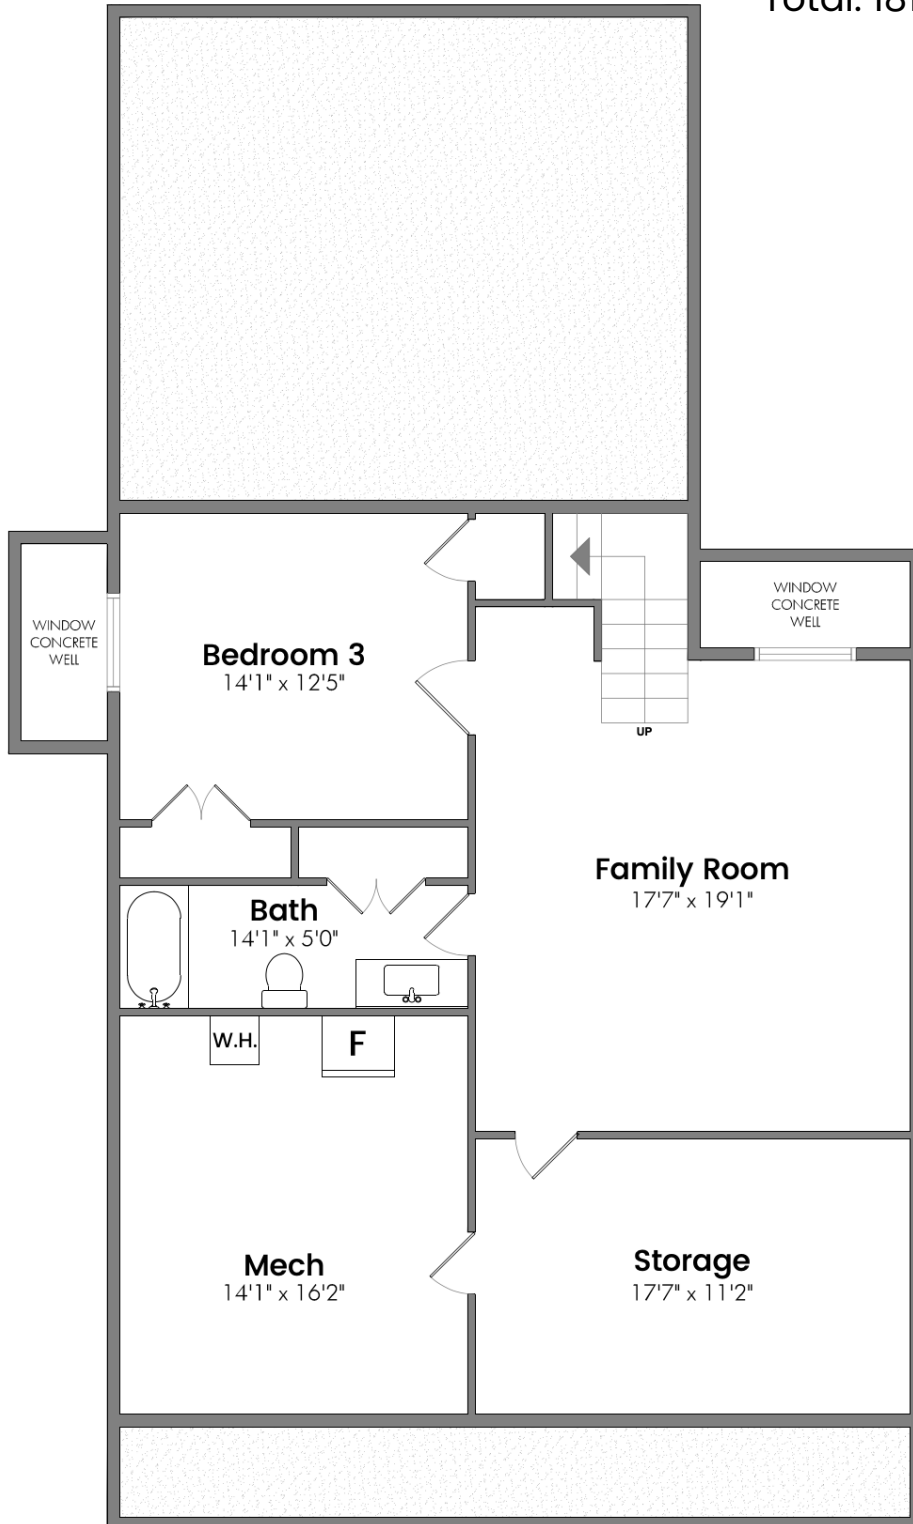

Ashley

Lower Level Floor Plan
Single-family Home

Square Feet

Lower Level: 653
Main Level: 1161
Total: 1814

3330 Grand Ridge Dr NE, Grand Rapids MI 49525

Renderings shown are conceptual and may vary in detail from plans and specifications. All dimensions shown are approximate. Redstone Homes reserves the right of make changes if necessary to improve our product.