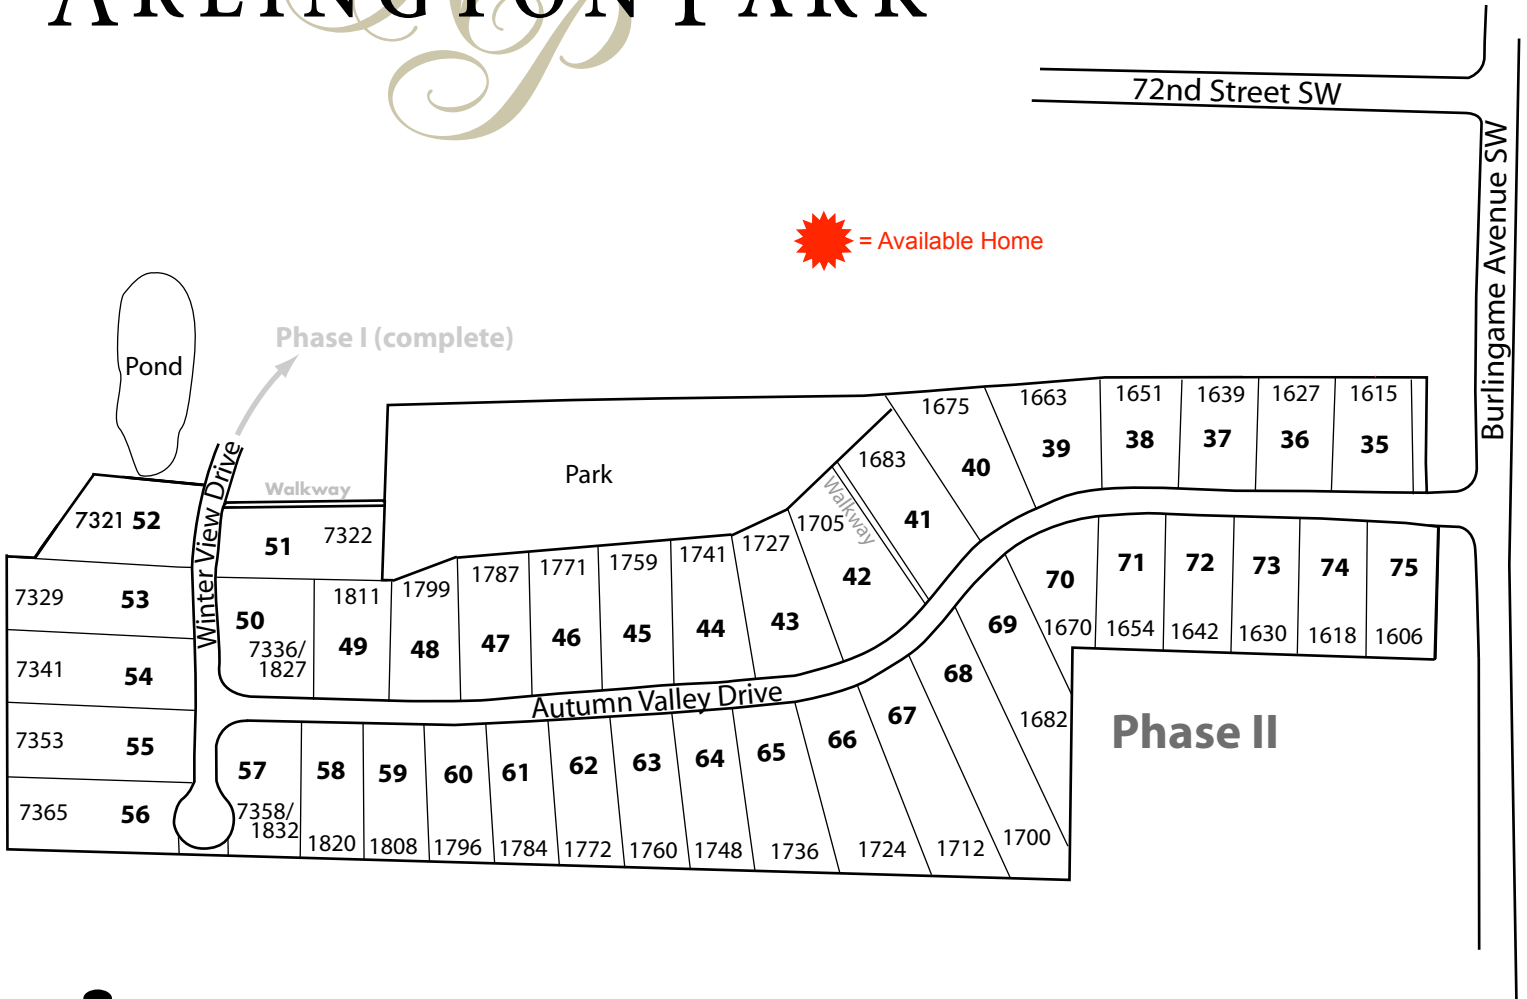

ARLINGTON PARK

3330 Grand Ridge Dr NE
Grand Rapids MI 49525

redstone-group.com
facebook.com/redstonehomes

In the interest of continuing improvements and to meet changing conditions, the owner reserves the right to modify maps, plans, exteriors, specifications, features, product types, and landscaping without notice or obligation.