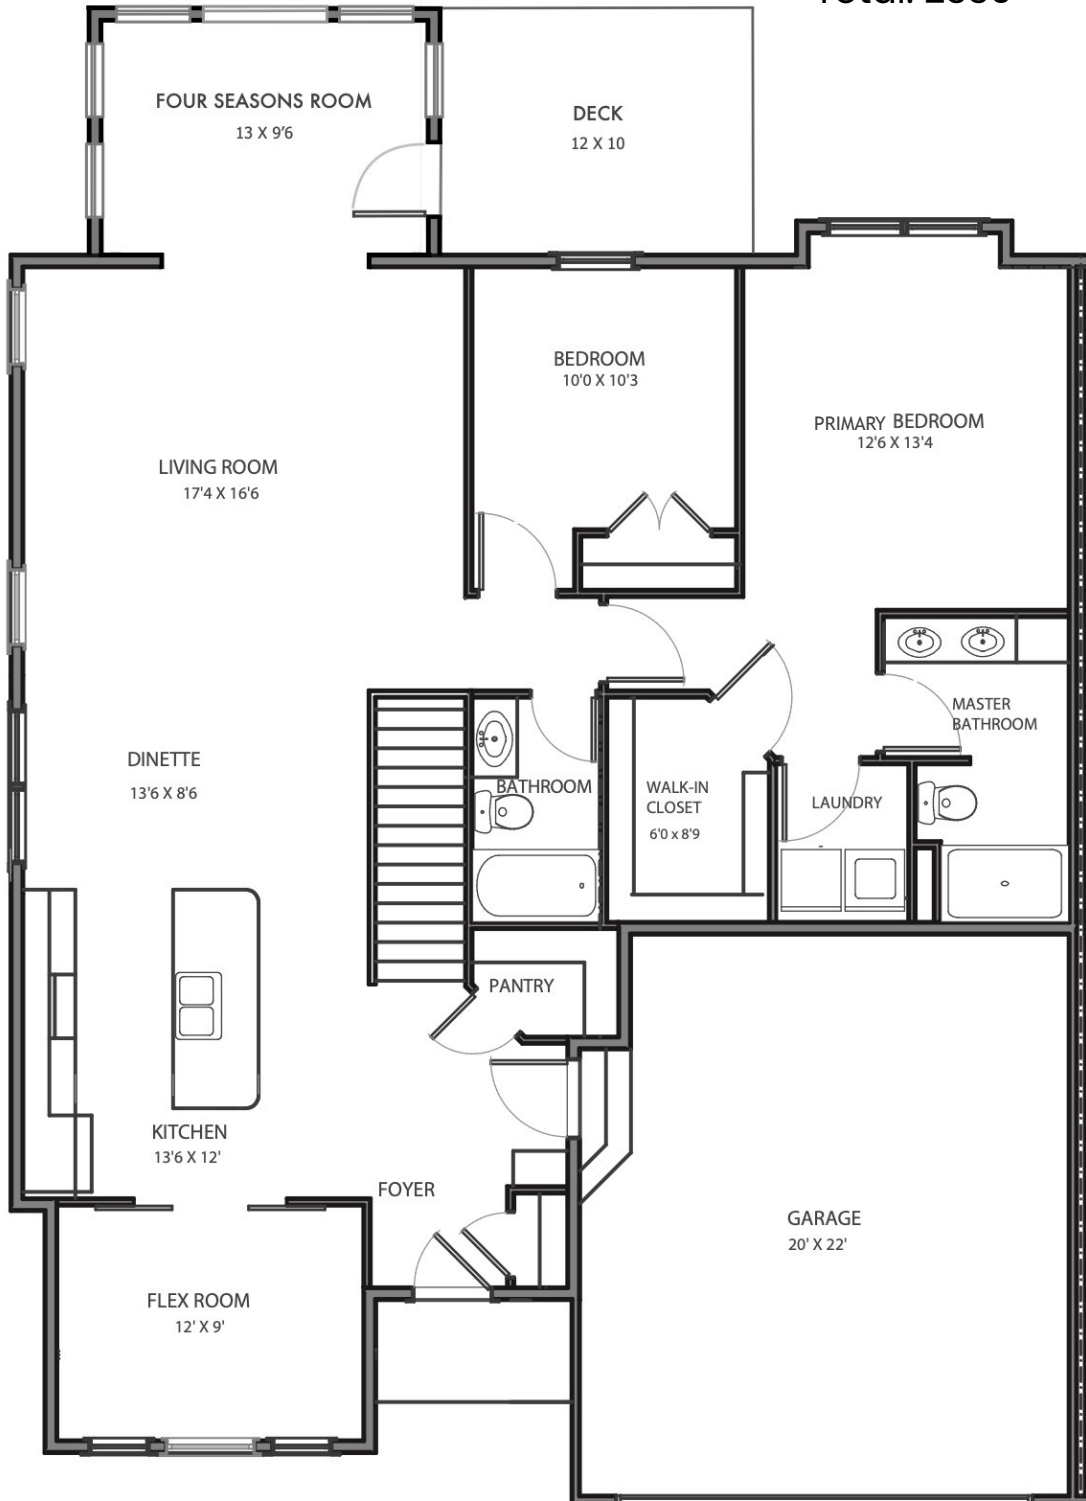

Hearthstone

Main Level Floor Plan
Ranch Condominium

Square Feet

Main Level: 1640
Lower Level: 690
Total: 2330

3330 Grand Ridge Dr NE, Grand Rapids MI 49525

Renderings shown are conceptual and may vary in detail from plans and specifications. All dimensions shown are approximate. Redstone Homes reserves the right to make changes if necessary to improve our product.