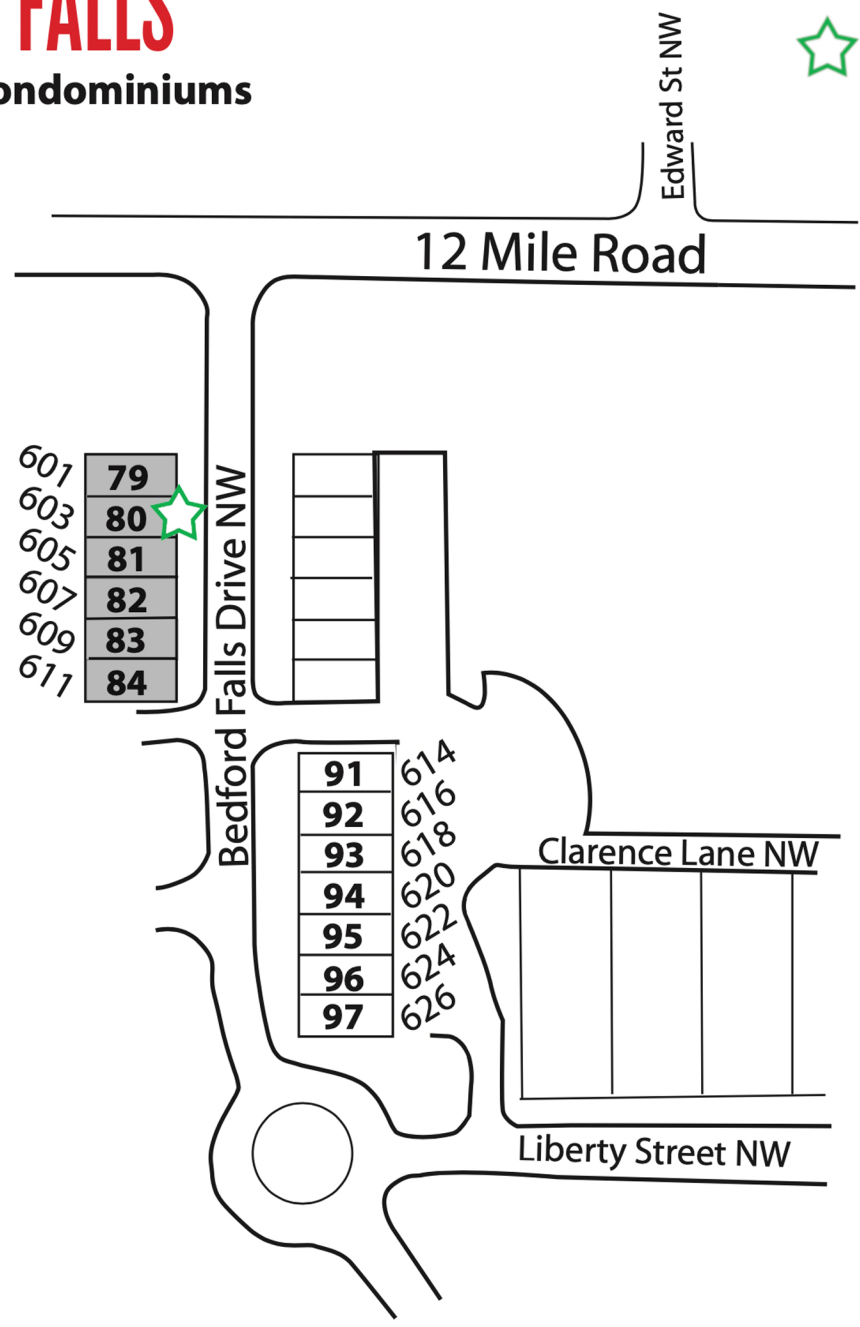

# BEDFORD FALLS

## Townhome Condominiums

=Model

=Sold

3330 Grand Ridge Dr NE  
Grand Rapids MI 49525

redstone-group.com  
facebook.com/redstonehomes

In the interest of continuing improvements and to meet changing conditions, the owner reserves the right to modify maps, plans, exteriors, specifications, features, product types, and landscaping without notice or obligation.