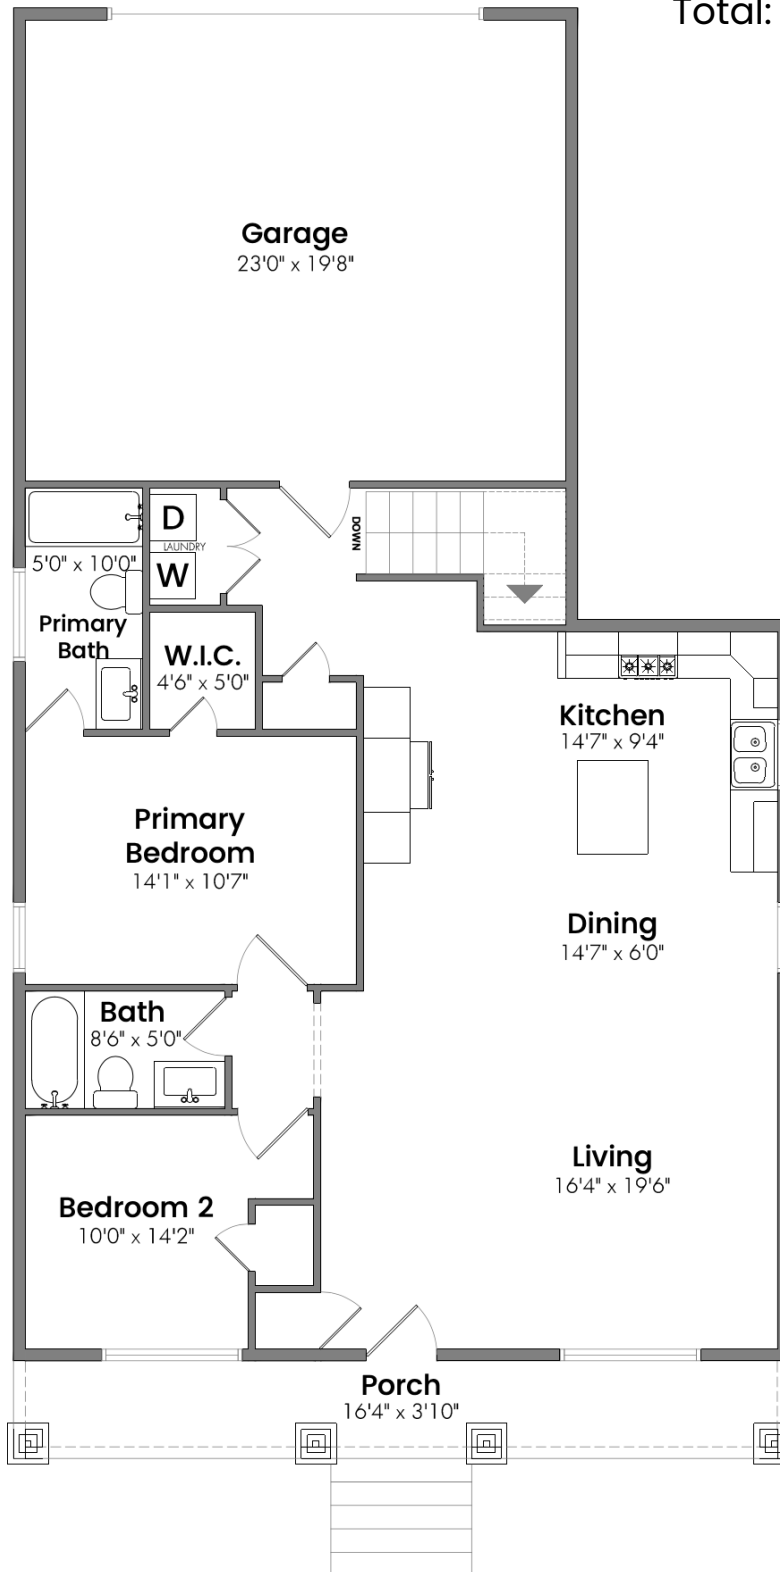

Ashley

Main Level Floor Plan
Single-family Home

Square Feet

Main Level: 1161
Lower Level: 653
Total: 1814

3330 Grand Ridge Dr NE, Grand Rapids MI 49525

Renderings shown are conceptual and may vary in detail from plans and specifications. All dimensions shown are approximate. Redstone Homes reserves the right to make changes if necessary to improve our product.