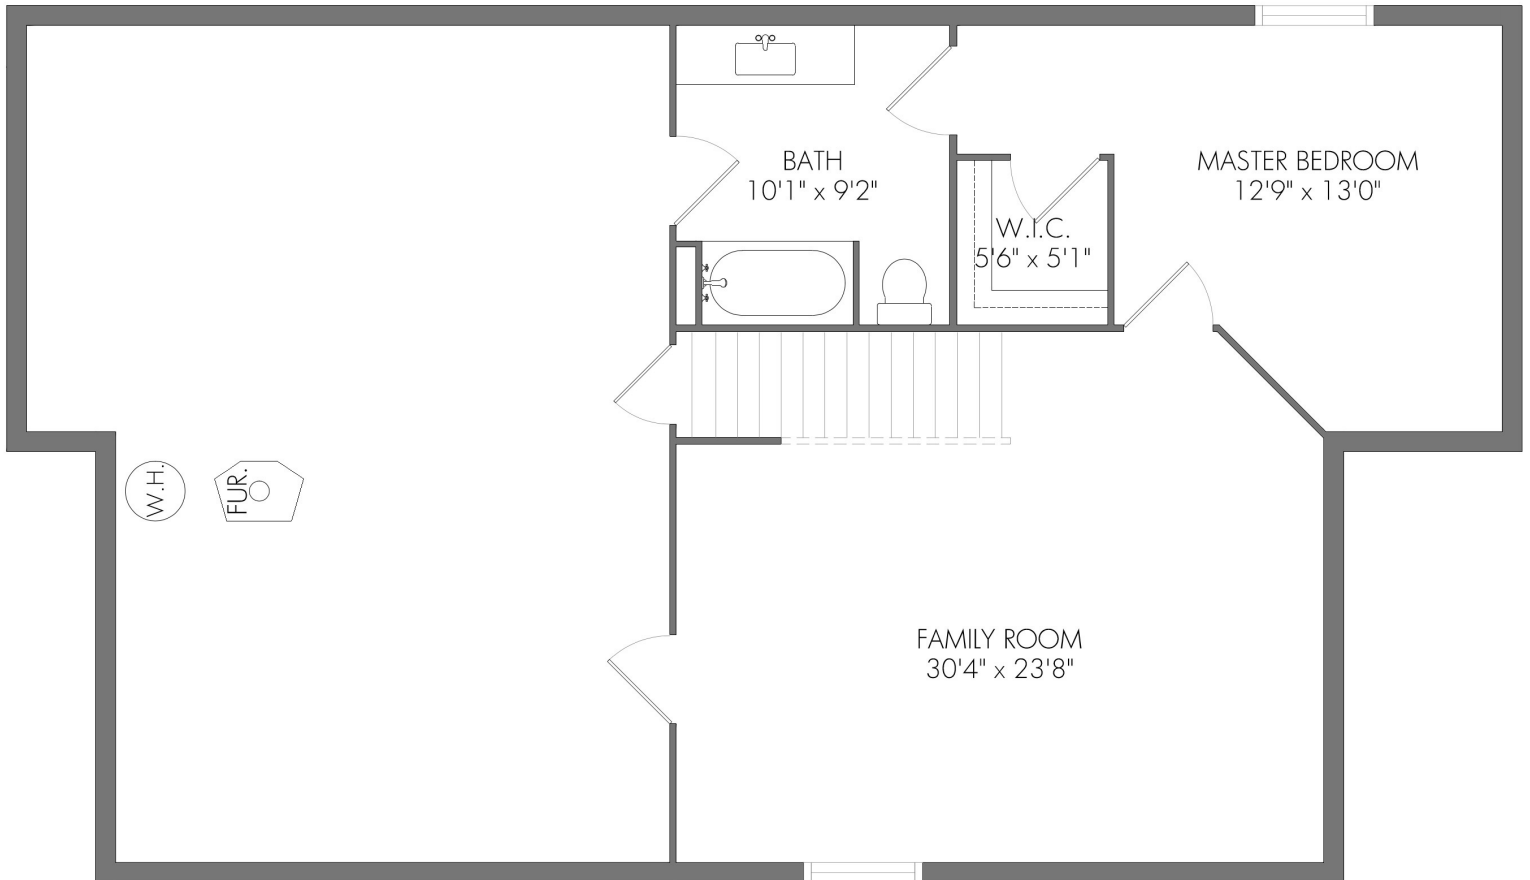

Homestead

Lower Level Floor Plan
Single-Family Home

Square Feet

Lower Level: 690
Main Level: 1374
Total: 2064

3330 Grand Ridge Dr NE, Grand Rapids MI 49525

Renderings shown are conceptual and may vary in detail from plans and specifications. All dimensions shown are approximate. Redstone Homes reserves the right to make changes if necessary to improve our product.