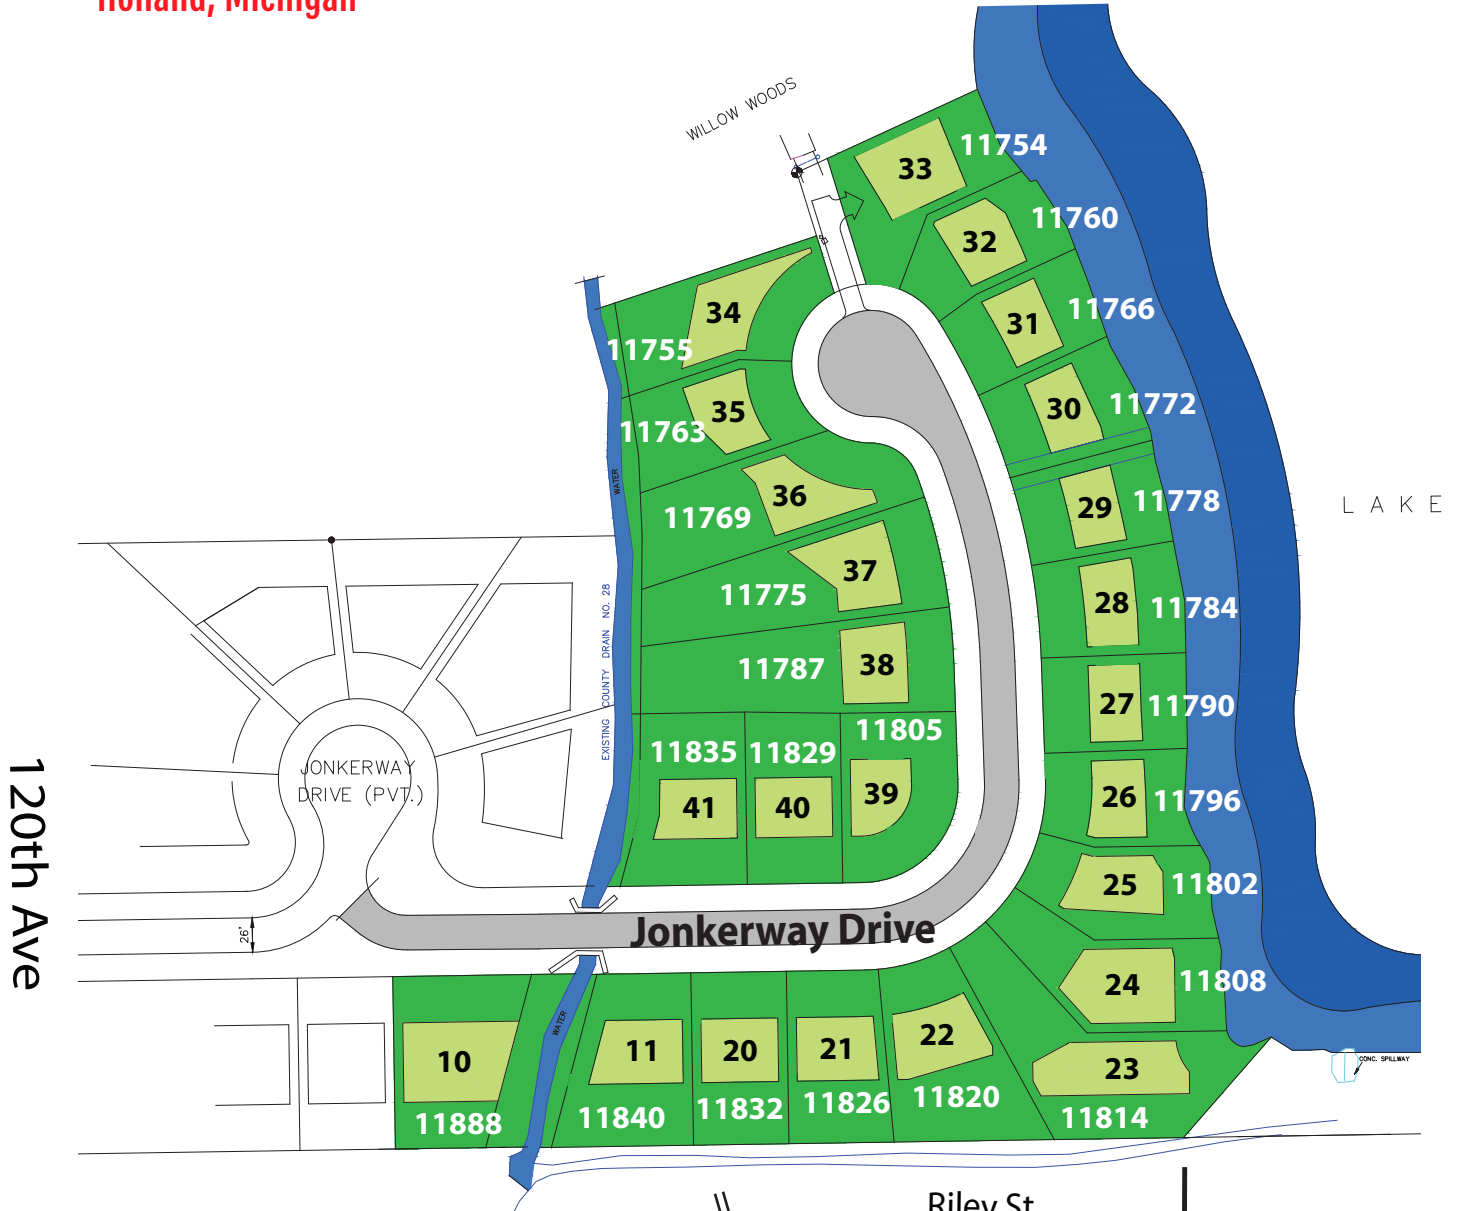

JONKER ESTATES SINGLE-FAMILY HOMES

Holland, Michigan

120th Ave

3330 Grand Ridge Dr NE
Grand Rapids, MI 49525

redstone-group.com
facebook.com/redstonehomes 

In the interest of continuing improvements and to meet changing conditions, the owner reserves the right to modify maps, plans, exteriors, specifications, features, product types, and landscaping without notice or obligation.

Map revised 1/27/17