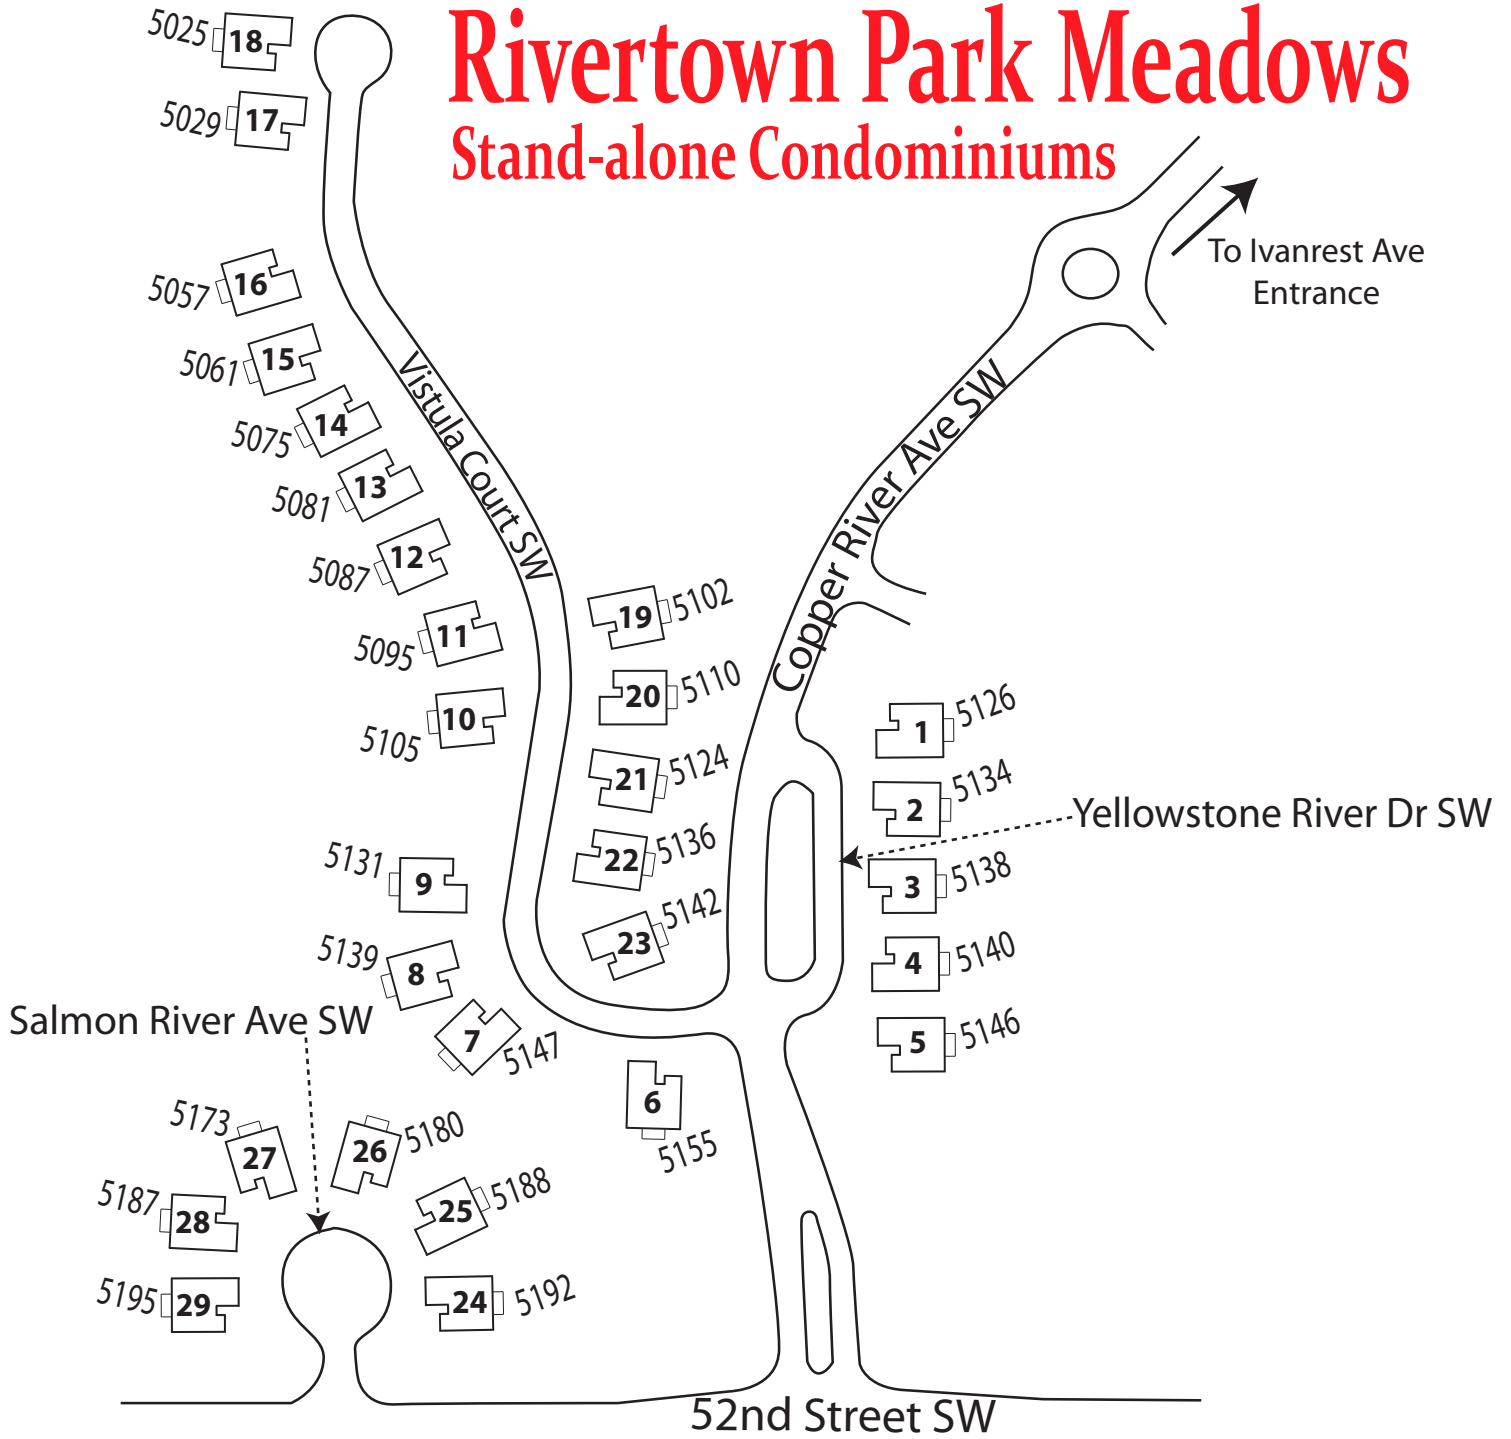

# Rivertown Park Meadows

## Stand-alone Condominiums

3330 Grand Ridge Dr NE  
Grand Rapids, MI 49525

redstone-group.com  
facebook.com/redstonehomes

In the interest of continuing improvements and to meet changing conditions, the owner reserves the right to modify maps, plans, exteriors, specifications, features, product types, and landscaping without notice or obligation.

Map revised 10/26/16