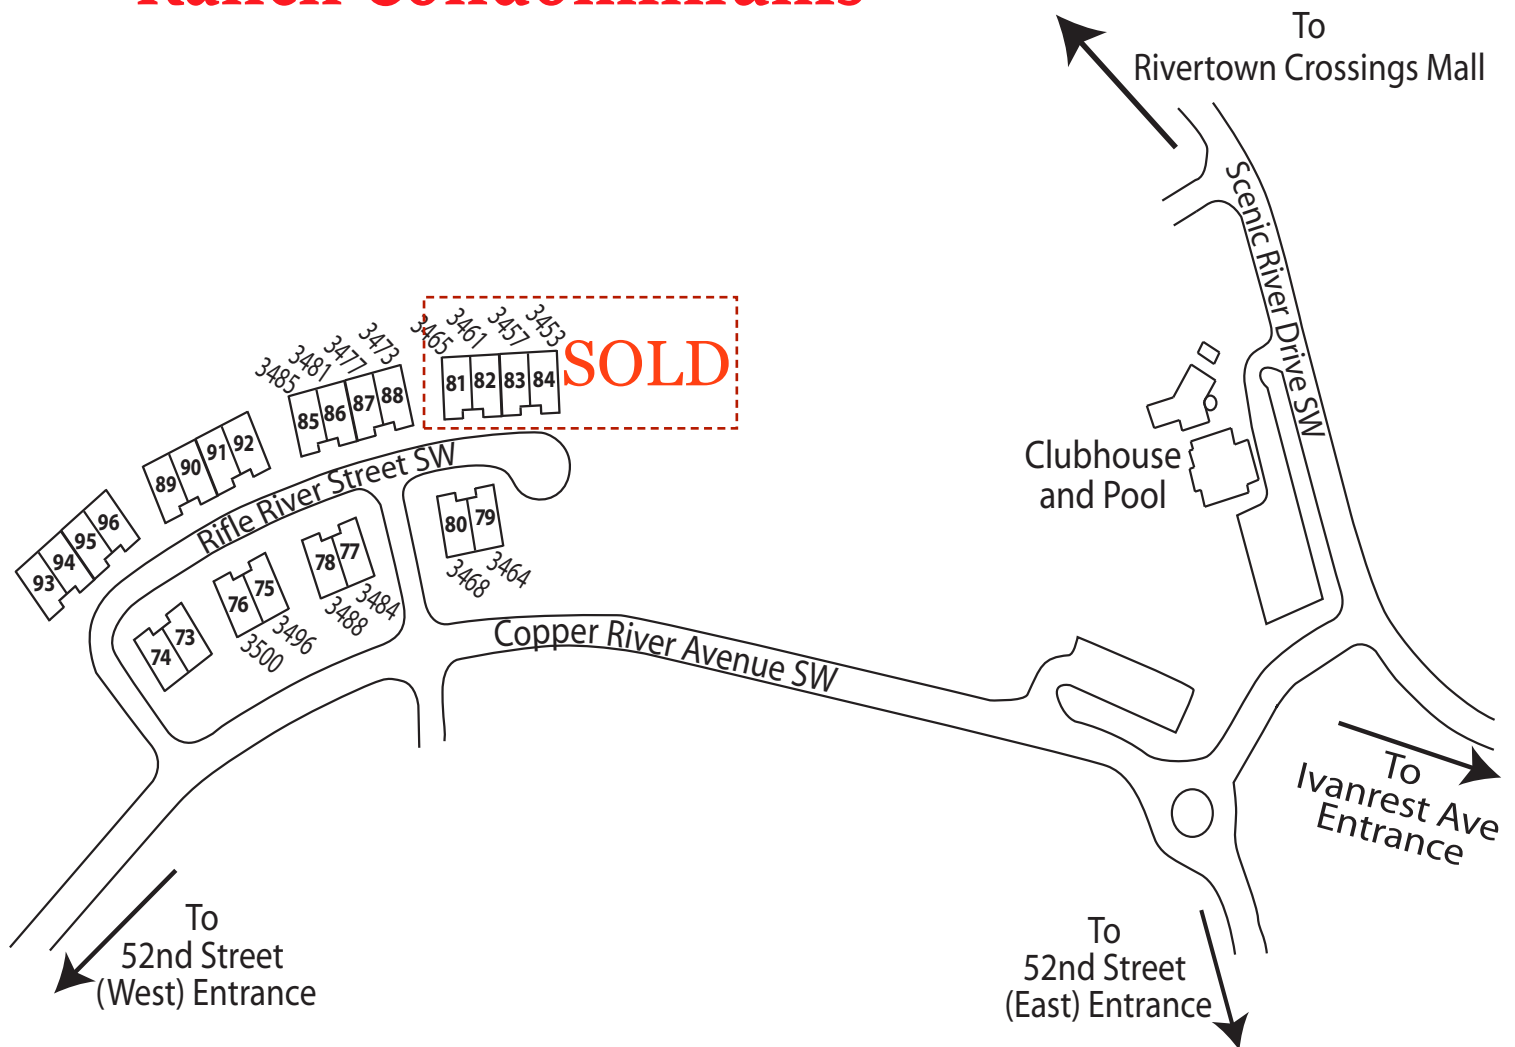

# Rivertown Park Vistas Ranch Condominiums

3570 Scenic River Drive SW  
Wyoming, MI 49418-9163

redstone-group.com  
facebook.com/redstonehomes 

In the interest of continuing improvements and to meet changing conditions, the owner reserves the right to modify maps, plans, exteriors, specifications, features, product types, and landscaping without notice or obligation.