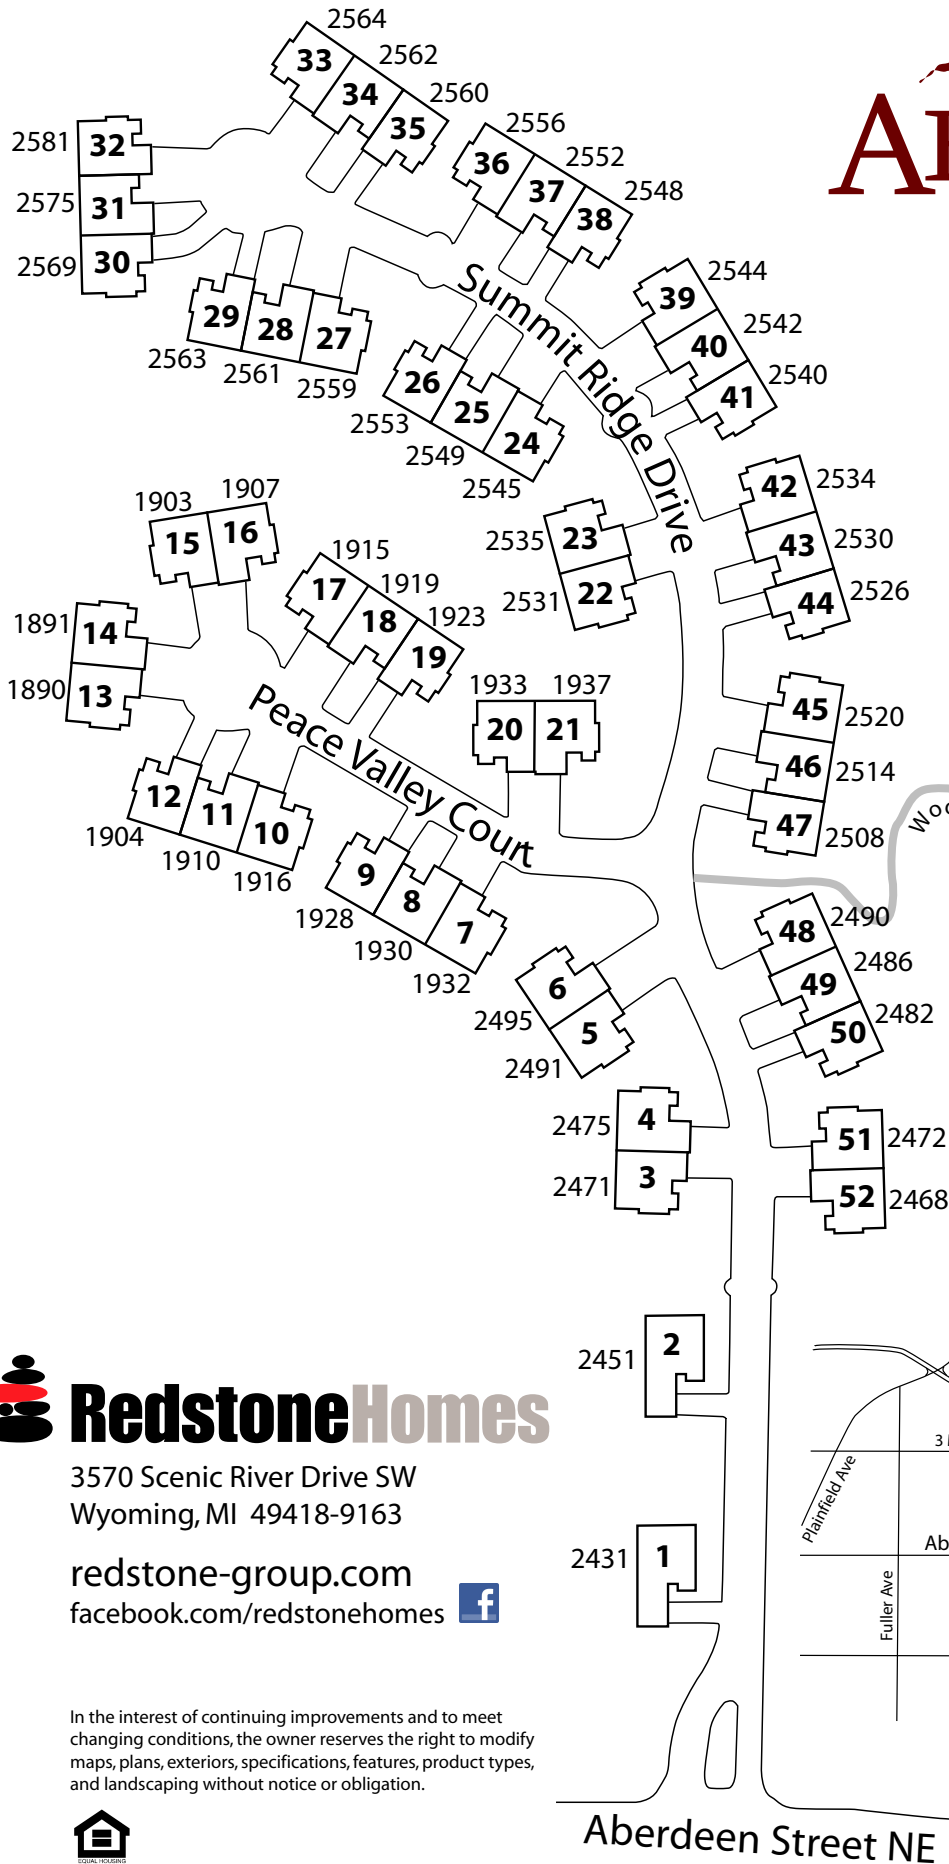

# ABERDEEN RIDGE

(Kooiman Park)

3570 Scenic River Drive SW  
Wyoming, MI 49418-9163

redstone-group.com  
facebook.com/redstonehomes 

In the interest of continuing improvements and to meet changing conditions, the owner reserves the right to modify maps, plans, exteriors, specifications, features, product types, and landscaping without notice or obligation.