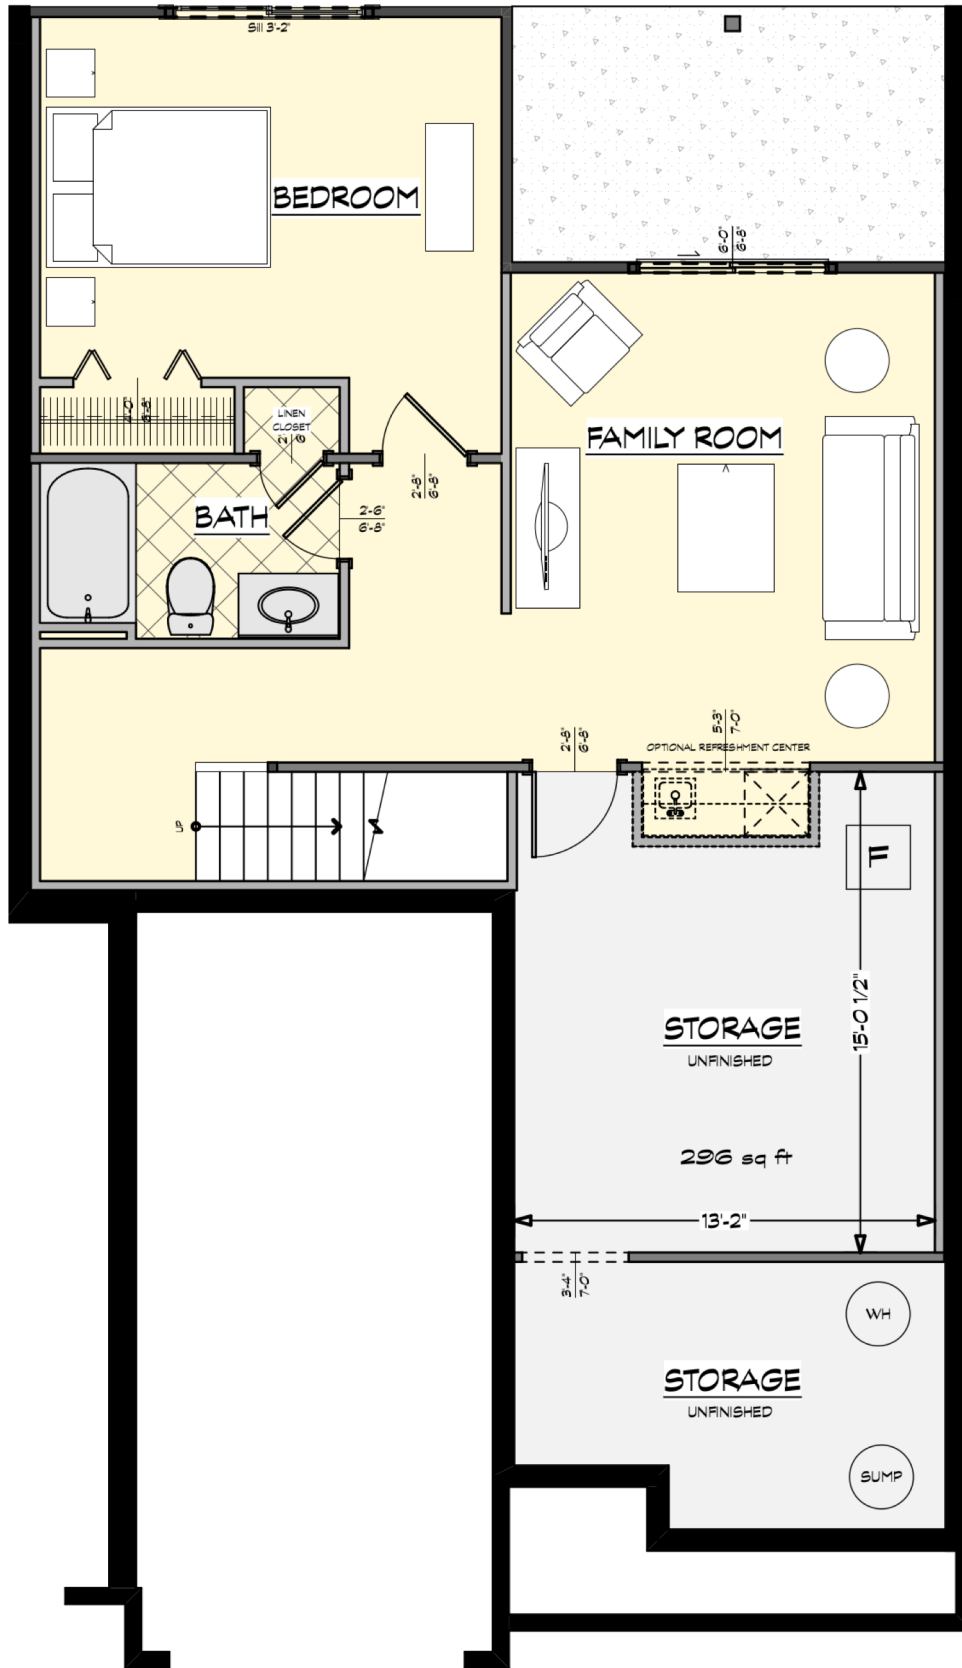

Touchstone-985

Quad Condominium
Lower Level, Inside Unit
617 Square Feet

Renderings shown are conceptual and may vary in detail from plans and specifications. All dimensions shown are approximate. Redstone Homes reserves the right to make changes if necessary to improve our product. ©2019 Redstone Homes. All rights reserved.