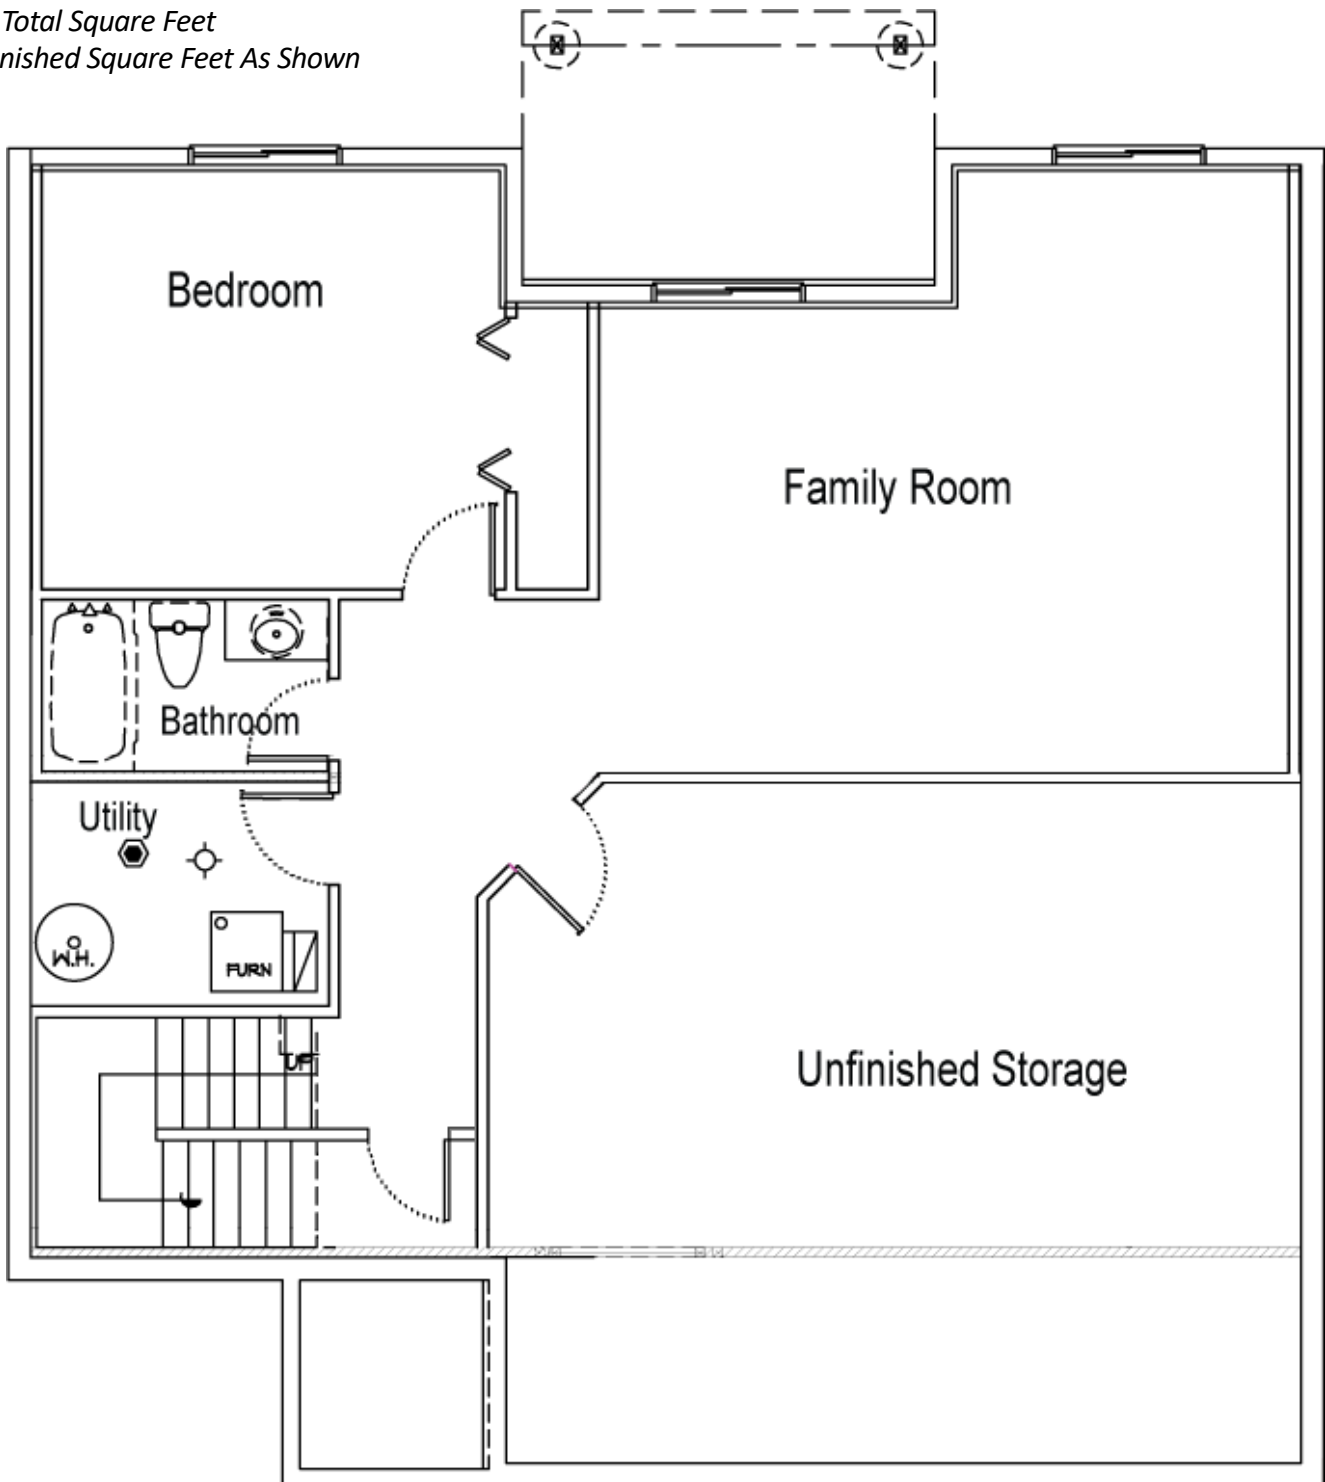

Westview-1350

Ranch Condominium

End Unit Optional Finished Lower Level

1,350 Total Square Feet

713 Finished Square Feet As Shown

Renderings shown are conceptual and may vary in detail from plans and specifications. All dimensions shown are approximate. Redstone Homes reserves the right to make changes if necessary to improve our product. ©2019 Redstone Homes. All rights reserved.