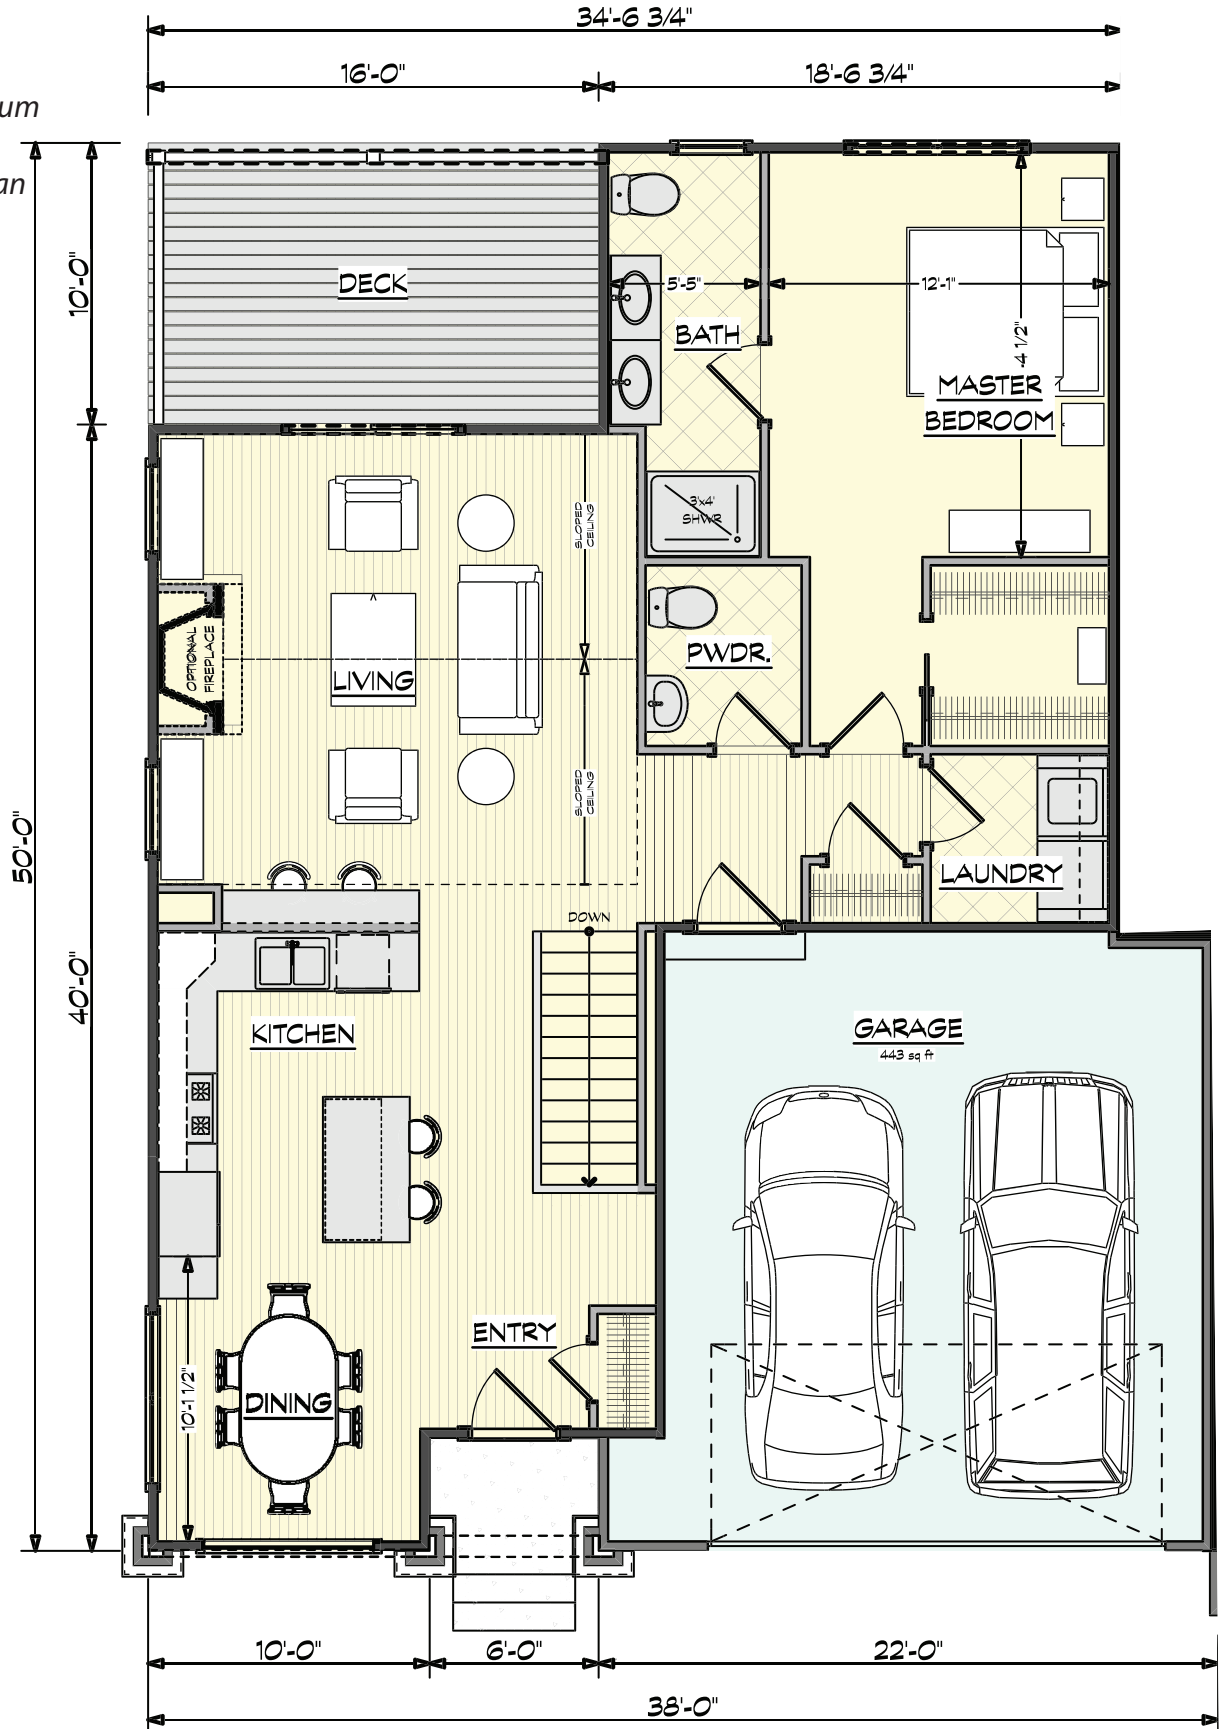

# Keystone

Triplex Condominium  
 End Unit  
 Main Level – "B" Plan  
 1,334 Square Feet

**RedstoneHomes**  
 3330 Grand Ridge Dr NE  
 Grand Rapids, MI 49525

redstone-group.com  
 facebook.com/redstonehomes

Renderings shown are conceptual and may vary in detail from plans and specifications. All dimensions shown are approximate. Redstone Homes reserves the right to make changes if necessary to improve our product.