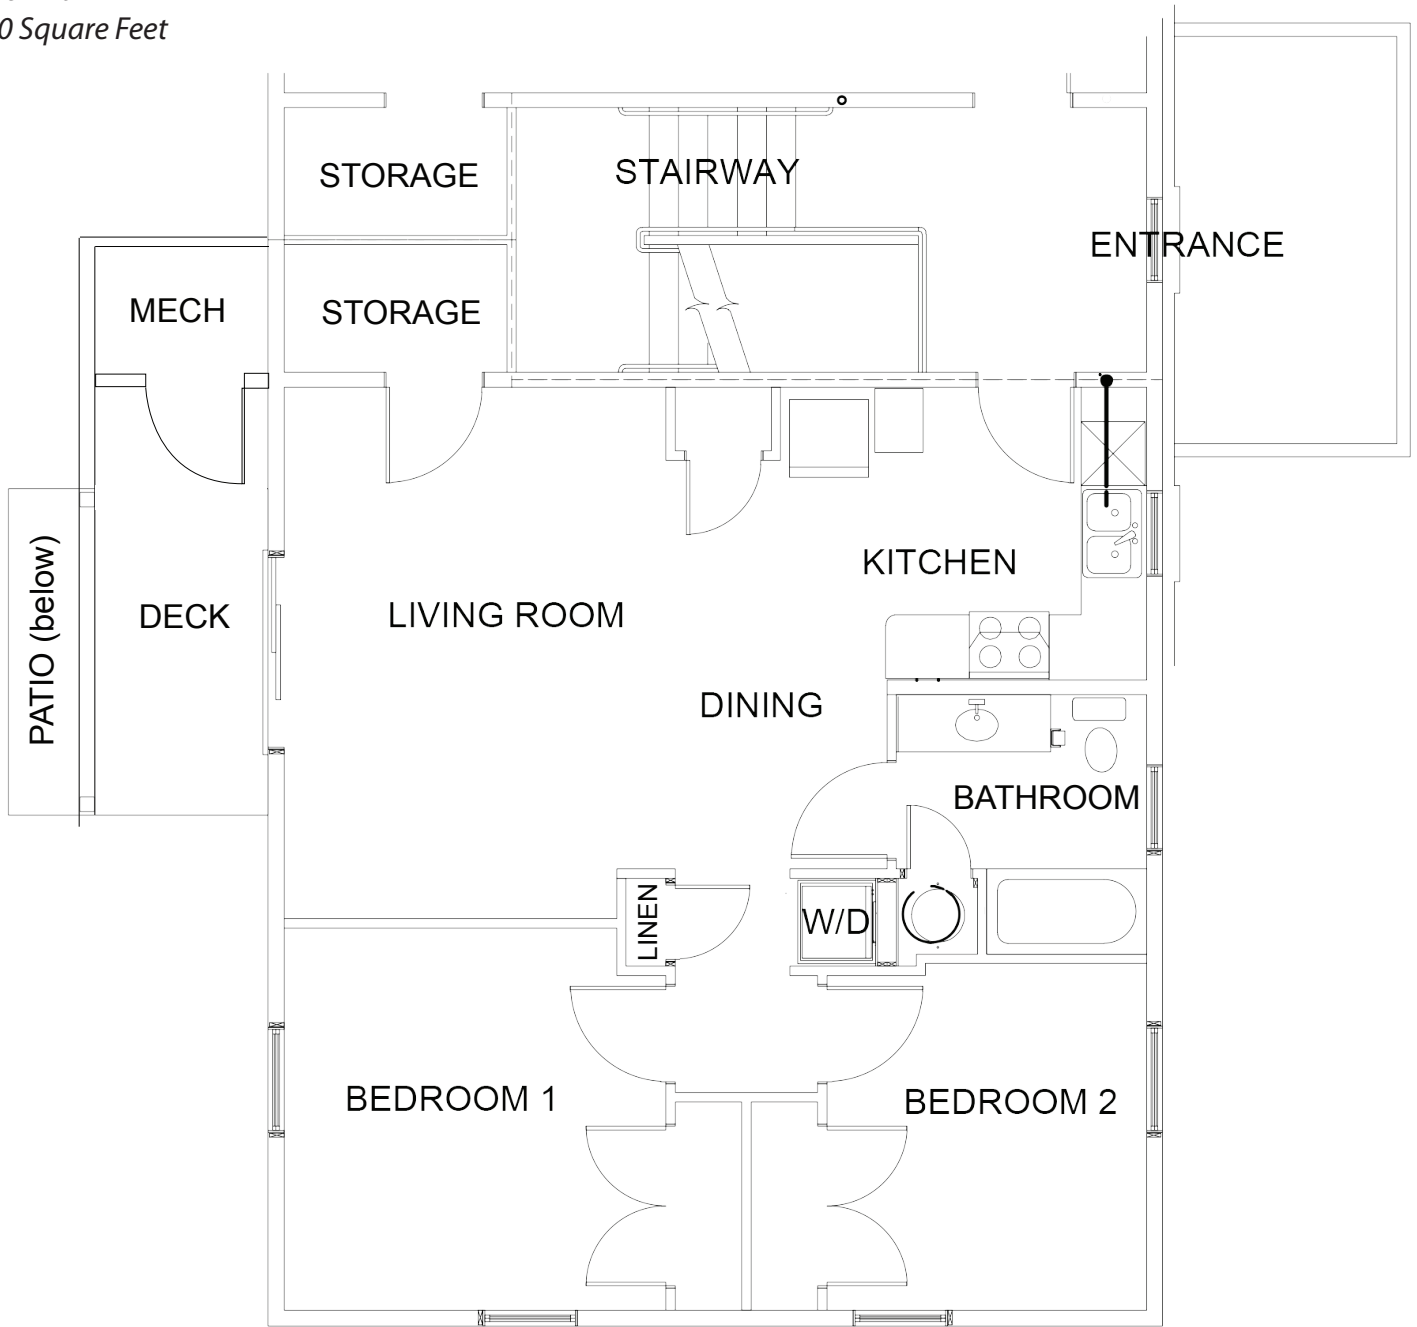

Alpine Apartments

Floor Plan
900 Square Feet

Renderings shown are conceptual and may vary in detail from plans and specifications. All dimensions shown are approximate. Redstone Homes reserves the right to make changes if necessary to improve our product.