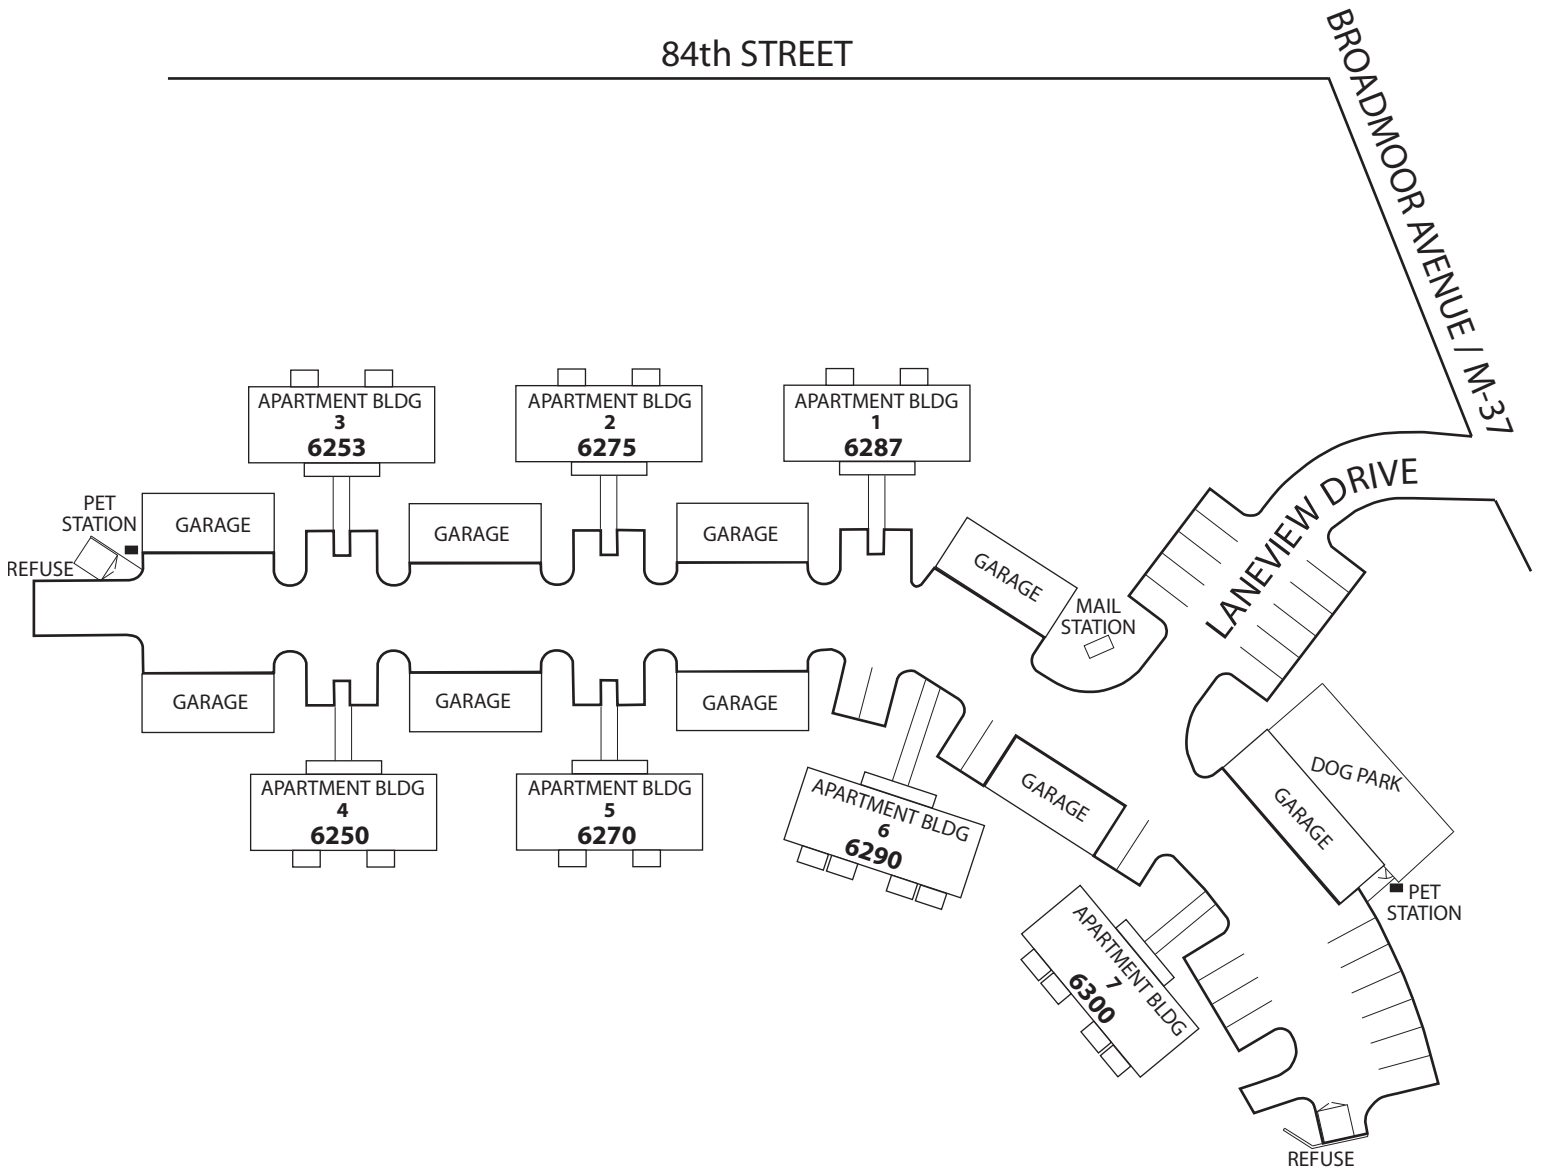

BROADVIEW APARTMENT HOMES

3330 Grand Ridge Dr NE
Grand Rapids, MI 49525

redstone-group.com
facebook.com/redstonehomes 

© 2017 Redstone Properties
Map revised 2/2/17